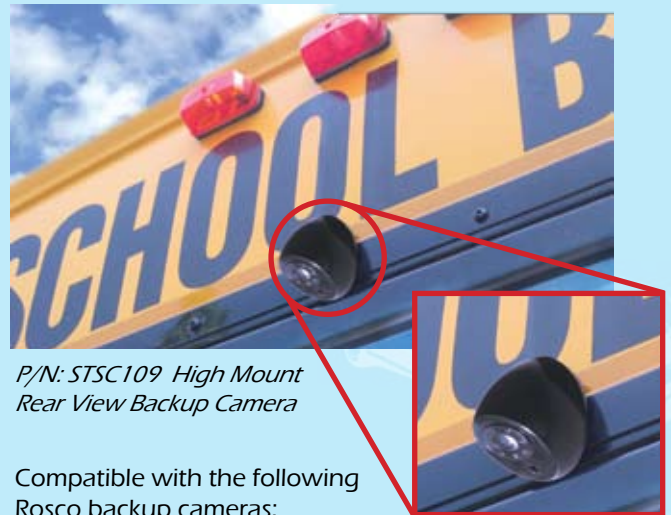

P/N: STSC109 High Mount
Rear View Backup Camera

Compatible with the following
Rosco backup cameras:
STSC141 • STSC130B/W
STSC105 • STSC106 • STSC112

Part Number	Description
STSK5530	530 Mirror & Monitor B/U Camera Kit
STSK6630	630 Mirror & Monitor B/U Camera Kit
STSK1030	1030 Mirror & Monitor B/U Camera Kit
STSM215	Monitor Only, Replacement Part
STSC109B	Camera Only, Replacement Part