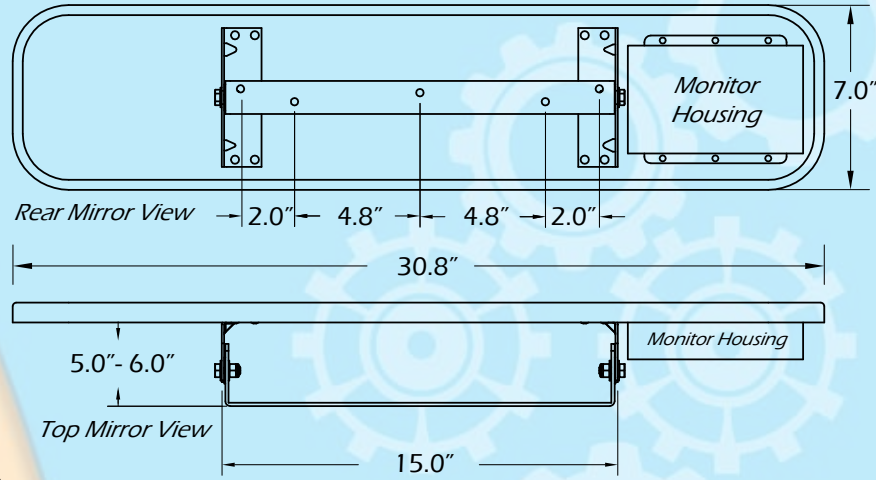

MONITOR P/N: STSM630

| | |
|-----------------------|--------------------------|
| Screen Size Diagonal | 7" |
| Resolution (Pixels) | 800 x 480 |
| Brightness | 1500 cd/m2 |
| Screen Ratio | 16:9 |
| Power Supply | 12 Vdc |
| Max. No. of Cameras | 2 |
| Shock Rating | 100g |
| Vibration Rating | 15g |
| Working Temp. °F (°C) | -14 to °140 (-10 to °60) |

CAMERA P/N: STSC109

| | |
|-----------------------|--------------------------|
| Pixels | 40,000 Resolution |
| (Diagonal) | 420 TV Lines |
| Field Of Vision | 150° |
| Illumination | 0.5 Lux |
| Waterproof Grade | IP67 |
| Nominal Voltage | DC12V |
| Working Temp. °F (°C) | -14 to °140 (-10 to °60) |

HARNESS P/N: STSH341
65' Harness

Nominal Dimensions: 6" x 30"

*Optional sizes for 530 (6" x 16") and 1030 (10" x 30") mirrors are available

P/N: STSK6630 Full Mirror View
(Camera View Off)

P/N: STSC109 High Mount
Rear View Backup Camera