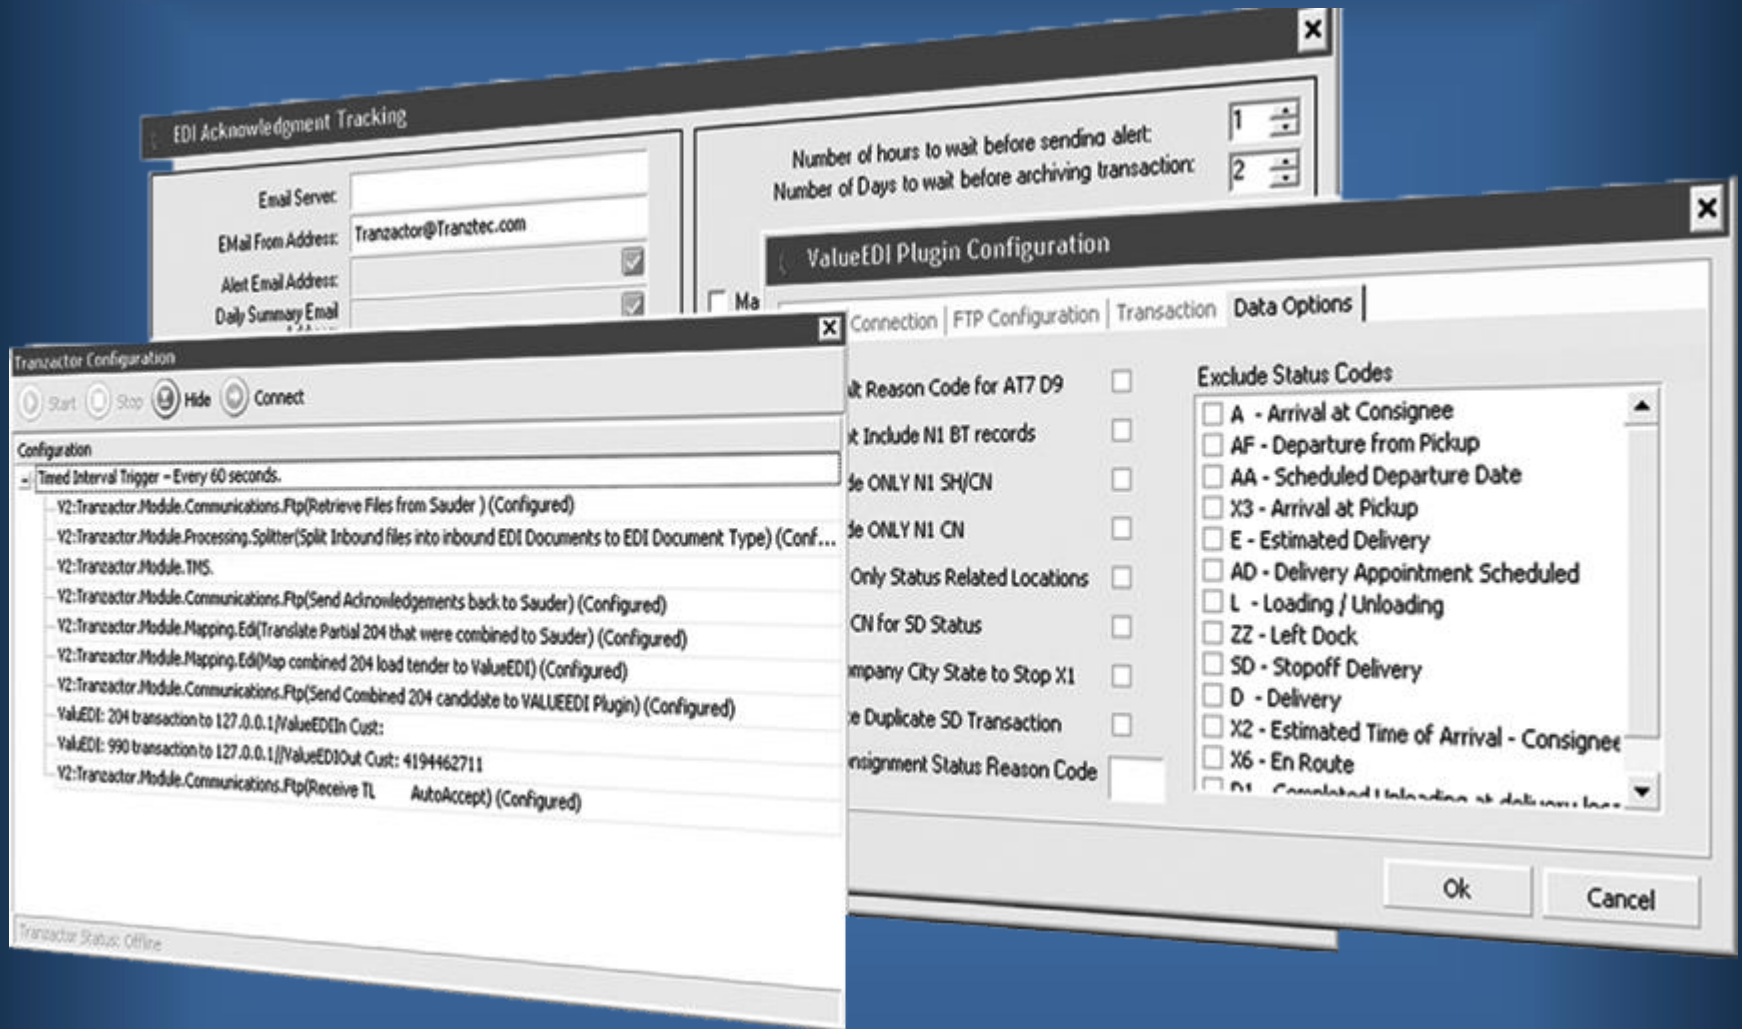

Tranzactor Screen Shots