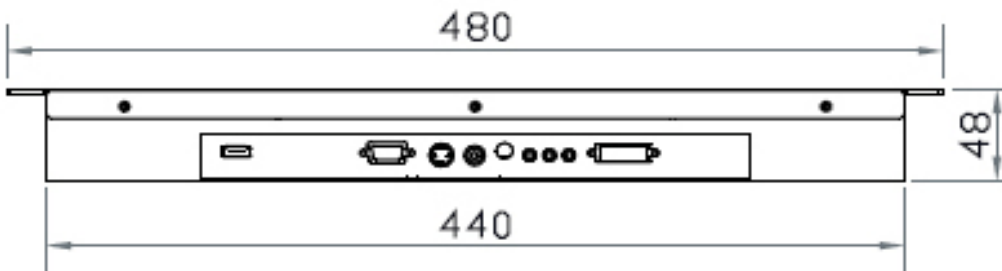

Dimension

RMW7170

6U Rackmount Widescreen LCD

Front View

Side View

Bottom View

UNIT : mm
1mm = 0.03937 inch