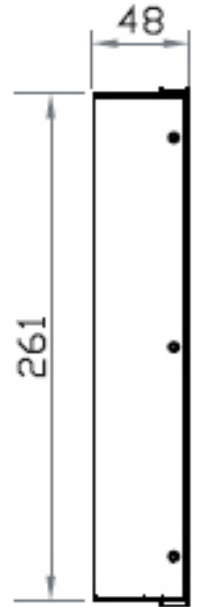

Dimension

RMW7170

6U Rackmount Widescreen LCD

Front View

Side View

Bottom View

UNIT : mm
1mm = 0.03937 inch