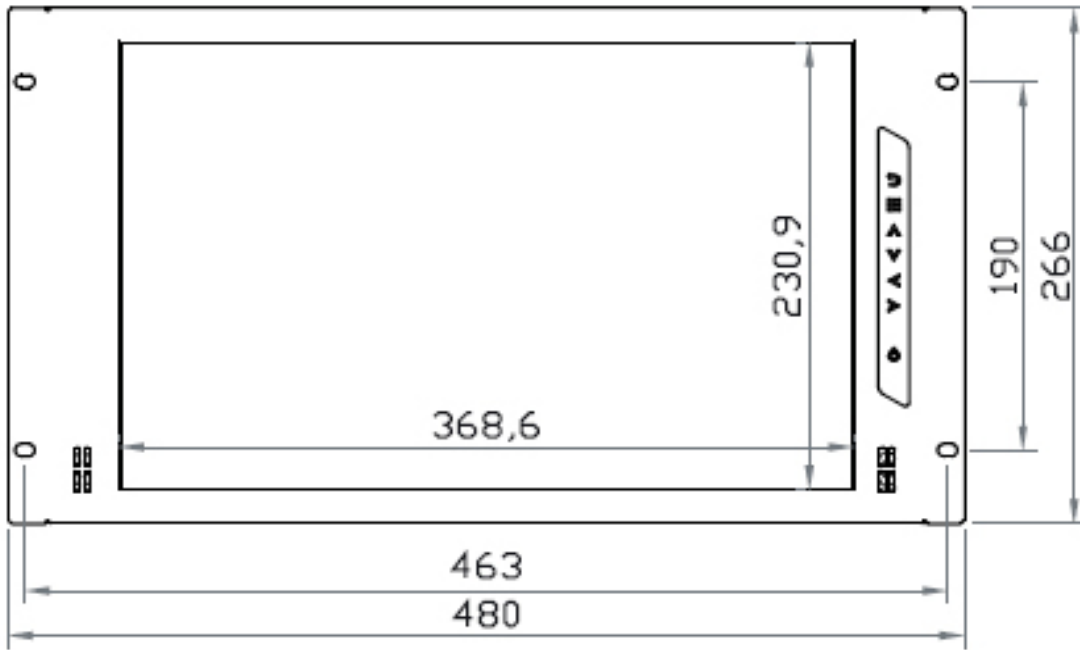

Dimension

RMW7170

6U Rackmount Widescreen LCD

Front View

Side View

Bottom View

UNIT : mm
1mm = 0.03937 inch