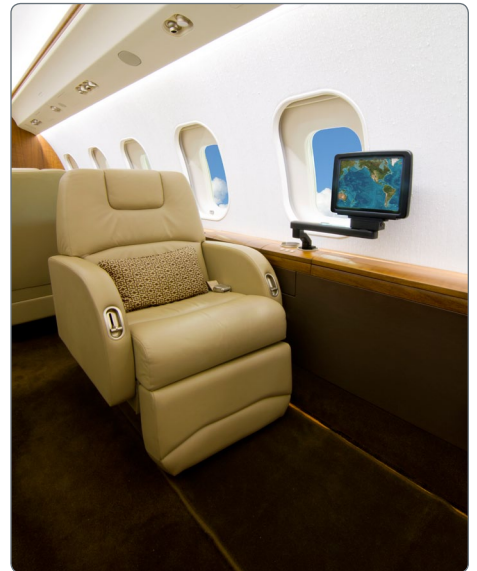

GLOBAL EXPRESS XRS