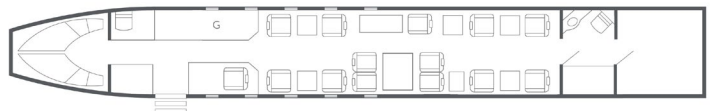

GLOBAL EXPRESS XRS

Passenger seating	13 + 1 Crew Rest
Range	6,055 nautical miles
Cruise speed	511 knots
Cabin Dimensions (h/l/w)	6'3" / 48'4" / 8'2"
Baggage space	195 cubic feet

- Cabin Electronic System
- Full Forward Galley with Oven, Microwave, and Coffee Maker
- (15) Electrical Outlets
- Flight Phone
- CD/DVD Entertainment with Air Show
- Partitioned Cabin