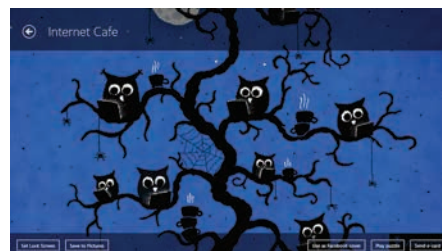

### Easy-to-use interface

It's easier than ever to curate your favorite desktop designs, using the fabulously simple and user-friendly interface. See a picture of a bubbling volcano that you want to save? Saving it to your Picture Library is easy. You can also select any design to Lock Screen, or search for specific designs using Keyword search. Image cache is also now available!

### Child-friendly illustrations

Fluffy chicks dreaming of lattes. Kid scientist. A dragon flying over the moon. These are just a few examples of the beloved desktop wallpapers designed for children. Kids of all ages love the creatures that inhabit the serene, engaging landscapes the ALSEDI team dreams up. Each design evokes a playful world that stimulates developing minds.

### Sophisticated designs for adults

The sheer variety of this gallery is impressive. It features geometric patterns of varying colors, elegant fractals, and minimalist phosphorescent digital collage that is tastefully curated and truly appealing for kids and adults alike.