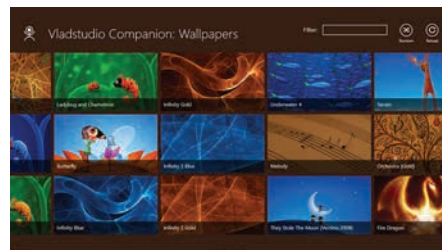

The Vladstudio Companion makes visual inspiration accessible through an enticing gallery of desktop designs, created by the talented visual arts team at ALSEDI Group. These desktop designs range from sophisticated to whimsical and fun to look at.

Easy-to-use interface

It's easier than ever to curate your favorite desktop designs, using the fabulously simple and user-friendly interface. See a picture of a bubbling volcano that you want to save? Saving it to your Picture Library is easy. You can also select any design to Lock Screen, or search for specific designs using Keyword search. Image cache is also now available!