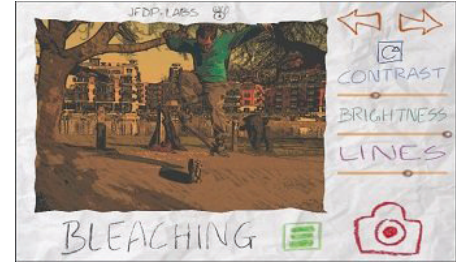

Transform Photographs into Art with Paper Camera

Paper Camera takes advantage of the high resolution camera, slick visual display and interactive touch capabilities of new Intel Atom tablets for Android*. This simple yet powerful app brings a new dimension to photography, with numerous tools and real-time effects that can turn the most ordinary photograph into a stunning visual display, including:

Comic Boom

This default effect converts images into what looks like an animated comic strip, or a finely-crafted painting.

Sketch Up

This transforms photos into what looks to be a black-and-white pencil sketch. The contrast of light and strong strokes makes it great to use for portraits and still objects.

Aquarello

This high contrast, saturated effect provides image intensity and vibrant colors to any photograph.

Old Printer

This effect gives photographs a grainy, old printer look that produces a stark, nostalgic feel.

Andy Pop

This tribute to Andy Warhol offers a fun, pop art design that splits an image into four boxes with redesigned colors.

Pastel Perfect

Provides a light, feminine look with pastel hues. It's a great feature for pictures of flowers and landscapes.

Gotham Noir

This dark and gritty black and white effect transforms photos into gothic-looking art.