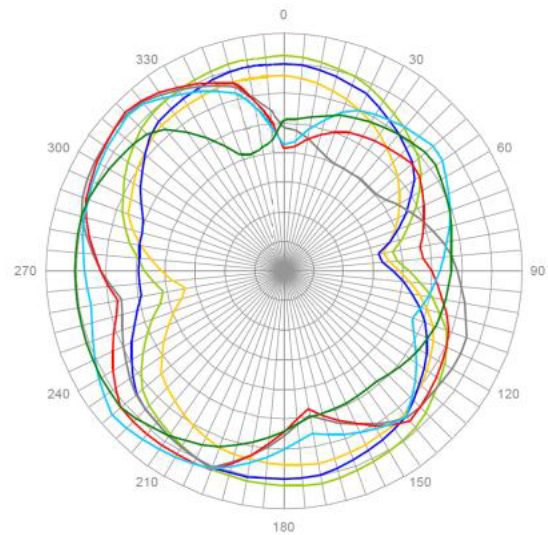

High performance, low profile

Designed to support Ventus dual wireless module routers, the Ventus Compact Quad Antenna delivers nonstop peak performance, high throughput over LTE, and seamless multi-band coverage in a sleek new form factor. Multiple mounting options and a fully omnidirectional radiation profile mean the antenna can be located anywhere to capture the best signal - all while maintaining a low visual profile. No other antenna can support dual wireless modules in a single, compact package.

Specifications

Mass	15 oz (425.24 g)
Size (H x W x D)	1.9 x 6.5 x 6.5 in (50 x 166 x 166 mm)
Material	ABS Polymer
Temperature Range	-20°C ~ 80°C
Radiation Profile	Omni (refer to plots below)
Flammability	UL 94 V-0
RoHS Compliant	Yes
Cable	Low Loss Paired Coaxial; 5 ft (1.52 m)
Connectors	Male TNC (SMA optional)
Typical VSWR, Upper Bands	<1.5
Typical VSWR, Lower Bands	<1.8

Horizontal Plane

Vertical Plane