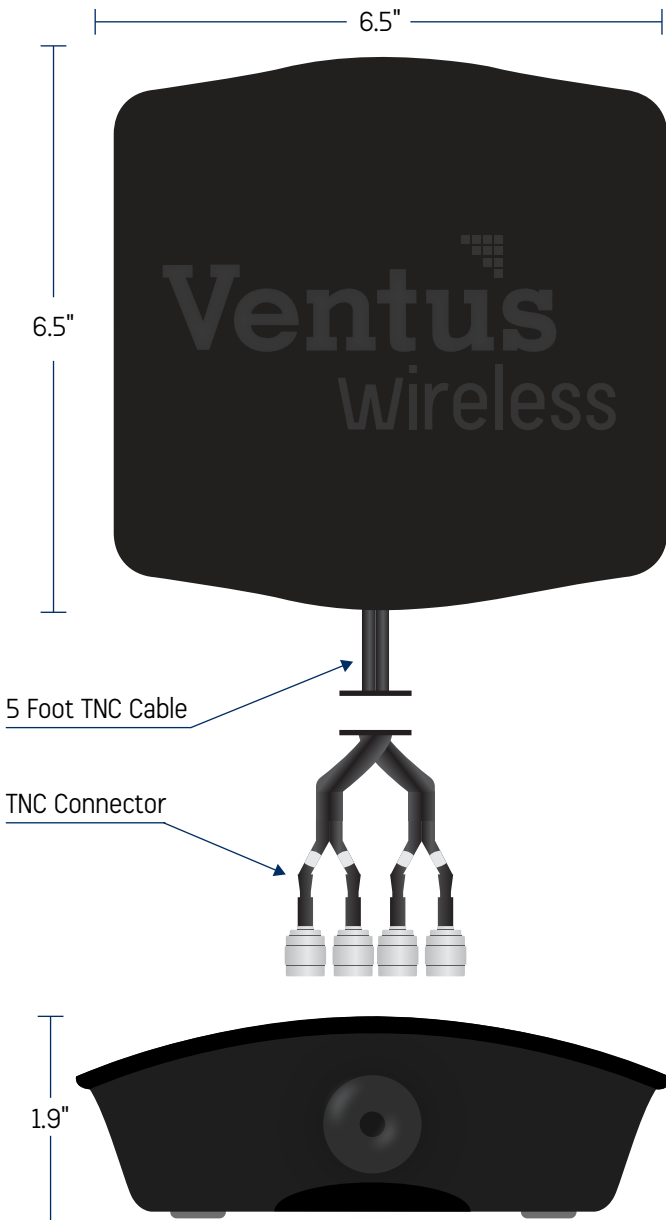

Features

- Main and auxiliary antenna for dual module V-Series routers
- Seamless multiple band coverage
- Omnidirectional radiation profile
- Rugged ABS enclosure
- Compact footprint - easily concealed
- Low-loss cable

High performance, low profile

Designed to support Ventus dual wireless module routers, the Ventus Compact Quad Antenna delivers nonstop peak performance, high throughput over LTE, and seamless multi-band coverage in a sleek new form factor. Multiple mounting options and a fully omnidirectional radiation profile mean the antenna can be located anywhere to capture the best signal - all while maintaining a low visual profile. No other antenna can support dual wireless modules in a single, compact package.

Specifications

Mass	15 oz (425.24 g)
Size (H x W x D)	1.9 x 6.5 x 6.5 in (50 x 166 x 166 mm)
Material	ABS Polymer
Temperature Range	-20°C ~ 80°C
Radiation Profile	Omni (refer to plots below)
Flammability	UL 94 V-0
RoHS Compliant	Yes
Cable	Low Loss Paired Coaxial; 5 ft (1.52 m)
Connectors	Male TNC (SMA optional)
Typical VSWR, Upper Bands	<1.5
Typical VSWR, Lower Bands	<1.8