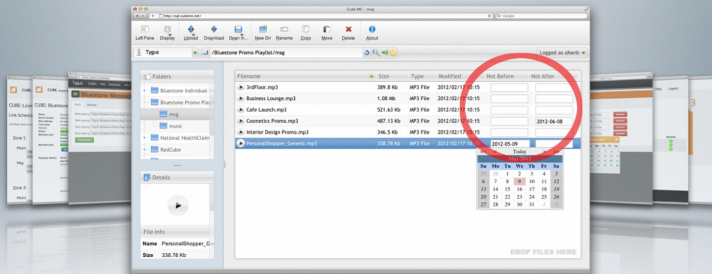

Never be Outdated

CUBE. exponential power

“Thank you for making my life so much easier!”

Laura Light, Studio Manager, Premier Business Audio

CUBE. exponential power

Learn more at www.CubeMC.com