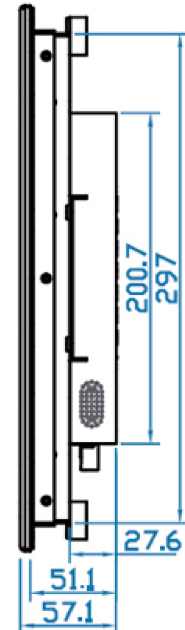

# Dimension

APW5173

17.3" Widescreen 1920x1080 LCD  
Industrial Panel Mount Monitor

Diagrams ( mm )

Front View

Side View

Rear View