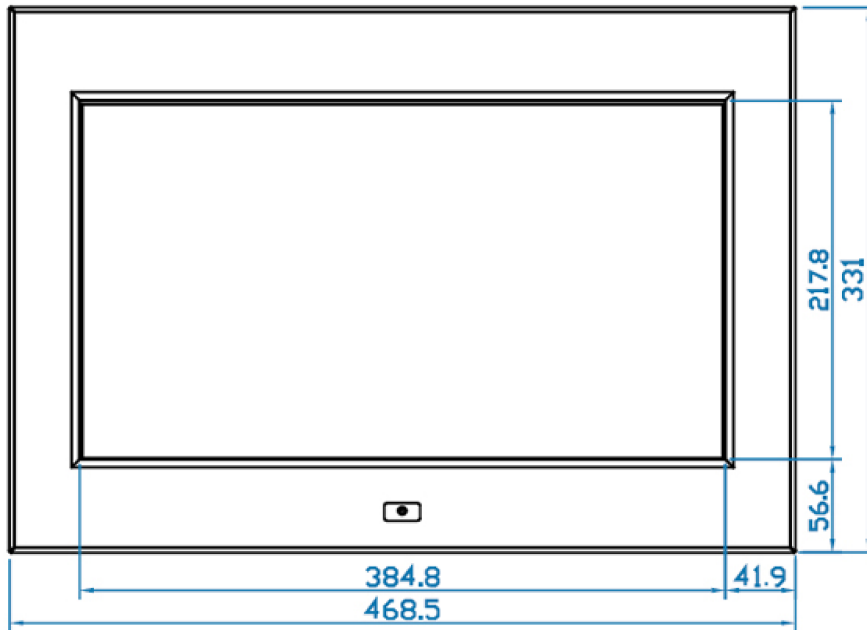

# Dimension

APW5173

17.3" Widescreen 1920x1080 LCD  
Industrial Panel Mount Monitor

Diagrams ( mm )

Front View

Side View

Rear View