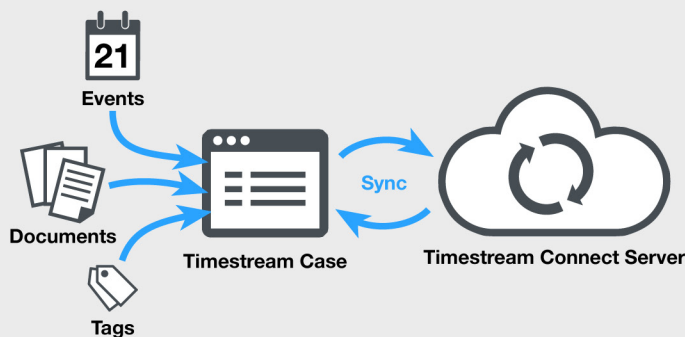

 Visualize the story

Ntrepid Timestream lets you organize and visualize your case on an interactive timeline. Drag collected evidence into Timestream. Files are forensically hashed, establishing verifiable authenticity and digital chain of custody. Export your data into reports or web-based presentations.

 Collaborate seamlessly

Designed to break down collaboration barriers, *Timestream Connect* enables teams to work together seamlessly on complex cases. Easily share case updates and new evidence. Resolve conflicts and review the complete case history, online or offline.

Timestream Capture mobile app

- Record video on-scene.
- Take high-quality photographs.
- Record audio interviews.
- Import scanned documents.
- Add notes to captured evidence.
- Evidence is stored separately from personal data.
- Files are forensically hashed at point of capture.
- Location data is recorded at point of capture.
- Upload evidence directly into your case.

Ntrepid Timestream desktop app

- Organize and visualize your case on an interactive timeline.
- Intuitive drag and drop, tagging and more.
- Time zone support enables international collaboration.
- Export your timeline data into presentations and reports.
- No installation, Mac and Windows compatible.