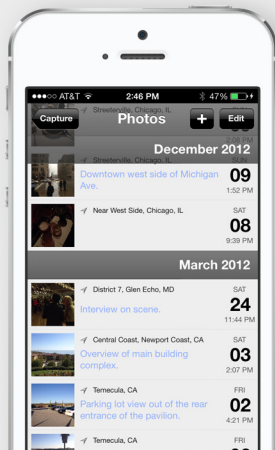

 Visualize the story

Ntrepid Timestream lets you organize and visualize your case on an interactive timeline. Drag collected evidence into Timestream. Files are forensically hashed, establishing verifiable authenticity and digital chain of custody. Export your data into reports or web-based presentations.

 Collaborate seamlessly

Designed to break down collaboration barriers, *Timestream Connect* enables teams to work together seamlessly on complex cases. Easily share case updates and new evidence. Resolve conflicts and review the complete case history, online or offline.

Timestream Capture mobile app

- Record video on-scene.
- Take high-quality photographs.
- Record audio interviews.
- Import scanned documents.
- Add notes to captured evidence.
- Evidence is stored separately from personal data.
- Files are forensically hashed at point of capture.
- Location data is recorded at point of capture.
- Upload evidence directly into your case.

Ntrepid Timestream desktop app

- Organize and visualize your case on an interactive timeline.
- Intuitive drag and drop, tagging and more.
- Time zone support enables international collaboration.
- Export your timeline data into presentations and reports.
- No installation, Mac and Windows compatible.