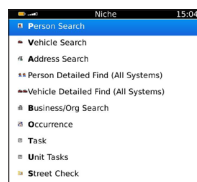

Java BlackBerry

Make data mobile with the power of Niche RMS on your officers BlackBerry smartphones and PlayBooks. Query persons, addresses, vehicles and more. Send email, create and access reports, tasks and intel securely in less time.

- Secure, encrypted, mobile CPIC and CNI queries for Niche.
- Records Management, email and much more for BlackBerry smartphones and PlayBooks
- Cost Deploys cost effectively and quickly for as few as 15 users.
- Ideal for smaller agencies and those with extensive geographies.
- Crisp full color images, advanced touch-screen functionality.
- Niche RMS is used by 75 of the world's most productive police forces and security agencies.
- Add MPADictation for compliant voice to text transcription.