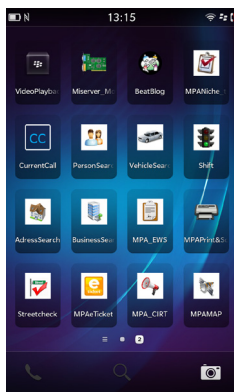

MPANiche

The power of Niche for BlackBerry™ smartphones and PlayBooks:

Our core product - Mobile Police Assist for Niche (MPANiche) - extends the records management power of Niche RMS with mobile functionality for BlackBerry and PlayBook. Standard Query interface for person, address, vehicle, and occurrence. Access unit and officer task lists, and start and end of shift checklists. Send email, prepare and submit general reports and intel, typed or with voice dictation. Simple to deploy, MPANiche is cost effective with a one-time, per user fee starting for as few as fifteen users.

BlackBerry BB10

Java BlackBerry

Make data mobile with the power of Niche RMS on your officers BlackBerry smartphones and PlayBooks. Query persons, addresses, vehicles and more. Send email, create and access reports, tasks and intel securely in less time.

- Secure, encrypted, mobile CPIC and CNI queries for Niche.
- Records Management, email and much more for BlackBerry smartphones and PlayBooks
- Cost Deploys cost effectively and quickly for as few as 15 users.
- Ideal for smaller agencies and those with extensive geographies.
- Crisp full color images, advanced touch-screen functionality.
- Niche RMS is used by 75 of the world's most productive police forces and security agencies.
- Add MPADictation for compliant voice to text transcription.