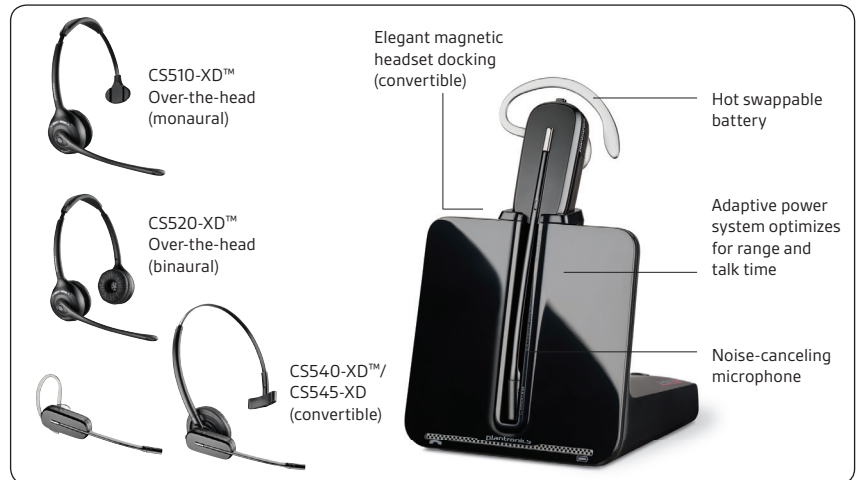

SUPERIOR COMFORT AND CALL MANAGEMENT

- Gain mobility – multitask hands-free up to 350 feet
- Audio controls for volume/mute at your fingertips
- Conference in up to three additional CS500 XD headsets for enhanced collaboration
- CS545-XD/CS540-XD offer an ultra-light convertible headset with choice of three* comfort tested wearing options to match your personal style
- Use with Electronic Hookswitch Cable or Handset Lifter to remotely answer/end calls

RECOMMENDED ACCESSORIES

- HL10™ Handset Lifter adds remote call answer/end convenience
- Electronic Hookswitch Cable electronically adds remote answer/end convenience, eliminating the need for a Handset Lifter

Connects to	Desk phone
Ideal for	Enterprise office environments with a large concentration of desk-centric workers looking for a simple-to-set-up, simple-to-use wireless offering for managing desk phone calls
Talk time	CS545-XD: Unlimited** CS540-XD: Up to 6 hours CS510-XD/CS520-XD: Up to 8.5 hours
Headset weight	CS545-XD/CS540-XD Convertible: 21 grams CS510-XD Over-the-head (monaural): 72 grams CS520-XD Over-the-head (binaural): 94 grams
Wireless frequency	900 MHz, range up to 350 ft
Audio performance	Narrowband or wideband: up to 6,800 Hz
Hearing protection	CS545-XD, CS540-XD, CS520-XD, CS510-XD: SoundGuard®: protects against sound levels above 118dBA
Limited warranty	1 year
Models	CS545-XD: Convertible + unlimited talk time** CS540-XD: Convertible CS520-XD: Over-the-head, binaural CS510-XD: Over-the-head, monaural