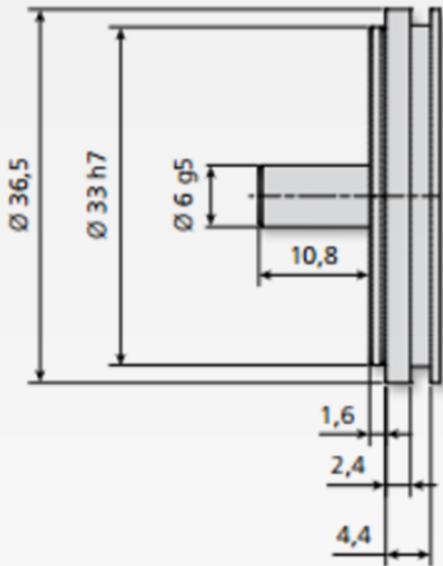

TR IP69K Encoders Reliable to the Core

Advanced, Proven, Multi-Turn Technology

Blind Shaft and other possible shaft mounting designs:

Solid shaft 6GL10,8

Solid shaft 6FL10,8

Bearing free

Blind hollow shaft

USA: 1-800-709-3300