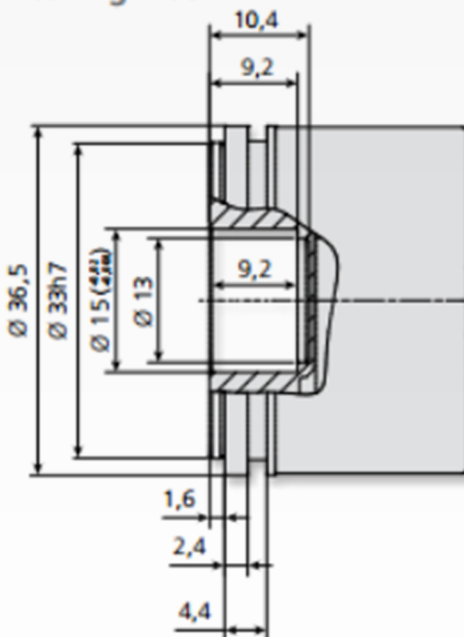

TR IP69K Encoders Reliable to the Core

Advanced, Proven, Multi-Turn Technology

Blind Shaft and other possible shaft mounting designs:

Solid shaft 6GL10,8

Solid shaft 6FL10,8

Bearing free

Blind hollow shaft

USA: 1-800-709-3300