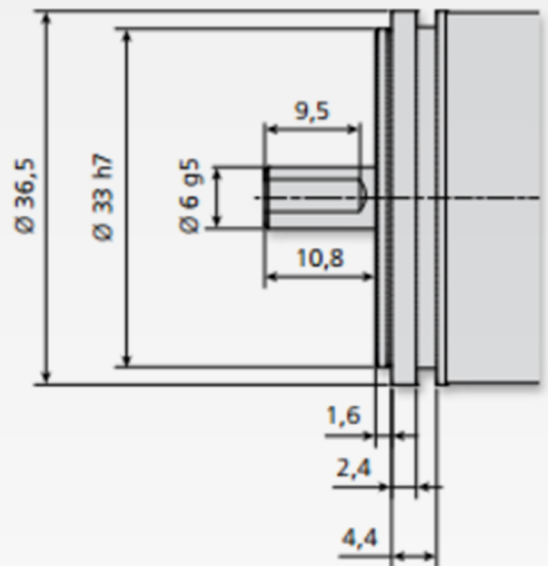

TR IP69K Encoders Reliable to the Core

Advanced, Proven, Multi-Turn Technology

Blind Shaft and other possible shaft mounting designs:

Solid shaft 6GL10,8

Solid shaft 6FL10,8

Bearing free

Blind hollow shaft

USA: 1-800-709-3300