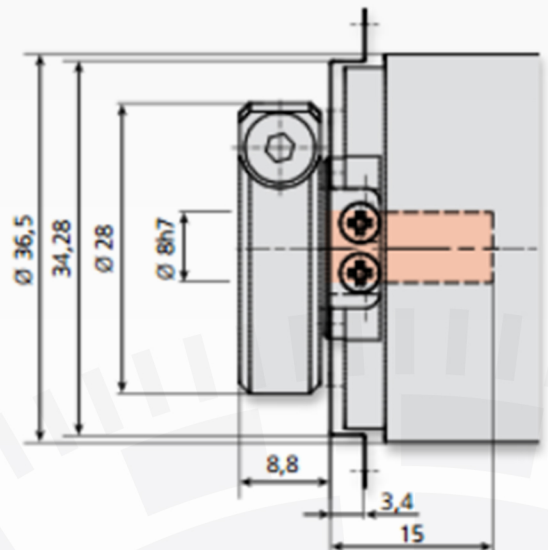

TR IP69K Encoders Reliable to the Core

Advanced, Proven, Multi-Turn Technology

Blind Shaft and other possible shaft mounting designs:

Solid shaft 6GL10,8

Solid shaft 6FL10,8

Bearing free

Blind hollow shaft

USA: 1-800-709-3300