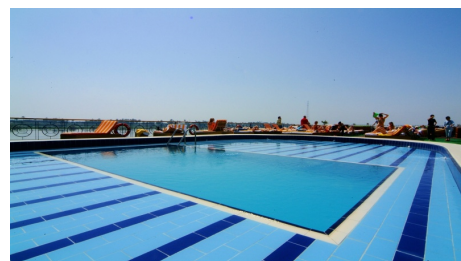

Dining

The main restaurant serves a buffet for breakfast, lunch and dinner. There is also a smaller, romantic à la carte restaurant (supplement applies).

Lightweight and informal summer clothes are the norm during the day, with shorts and t-shirts being acceptable. In the evening, informal smart/casual attire is expected.

Rooms

Orbital Royal Esadora has 62 cabins:

- ☐ 35 twins
- ☐ 23 doubles (8 interconnecting)
- ☐ 4 suites

All rooms have:

- ☐ Satellite TV
- ☐ Air conditioning
- ☐ Mini bar
- ☐ Phone
- ☐ Bathroom with bath and overbath shower
- ☐ Hairdryer
- ☐ Juliet balcony

Suites include all of the above and:

- ☐ DVD
- ☐ Private Jacuzzi
- ☐ Daily fruit basket

*Orbital
Travel*

INFORMATION
& RESERVATIONS

0845 3 70 10 70

LOCAL RATE

Manor House, High Street,
Buntingford, Hertfordshire,
United Kingdom SG9 9AB

Tel: 08453 70 10 70

Email: info@orbitaltravel.co.uk