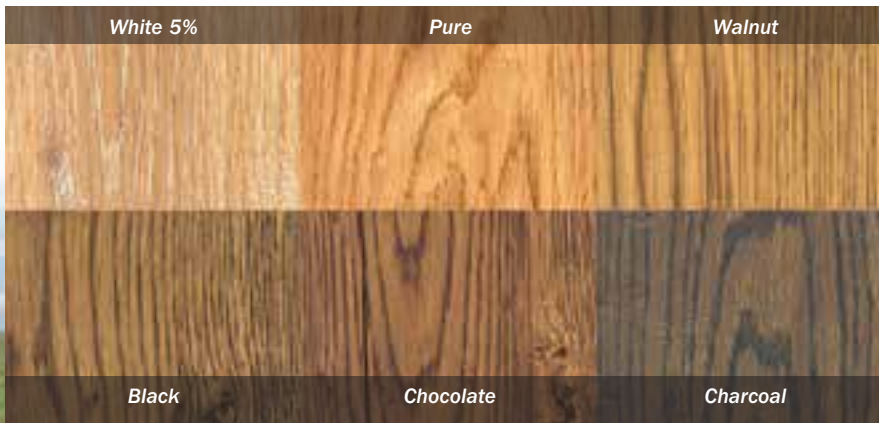

Reclaimed

Cali Bamboo gives a second life to these charming materials.

Remilled Solid Oak with Pure Oil Finish