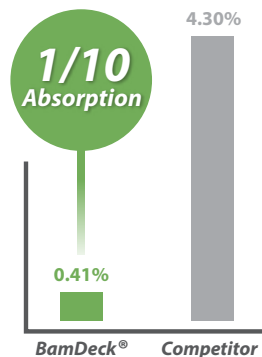

### Recycled

Making products out of recycled materials means less waste in the landfills and a greener tomorrow.

# Composite Decking

Enhance your outdoor living space with the ultimate in composite decking. Requiring no painting or staining, wood plastic composites are quickly becoming the premier choice for low maintenance, worry free deck building materials. Not to mention BamDeck® Composite has more than 3X the strength of other composites. The combination of ultra strong bamboo fibers and long lasting durable plastics gave rise to the development of CoreMax Technology™ which increases tensile strength by 35% while reducing weight by 20%.

CORE  
MAX™

25  
YEAR  
RESIDENTIAL  
WARRANTY

Strength Test  
Modules of Elasticity

Absorption Test  
Water