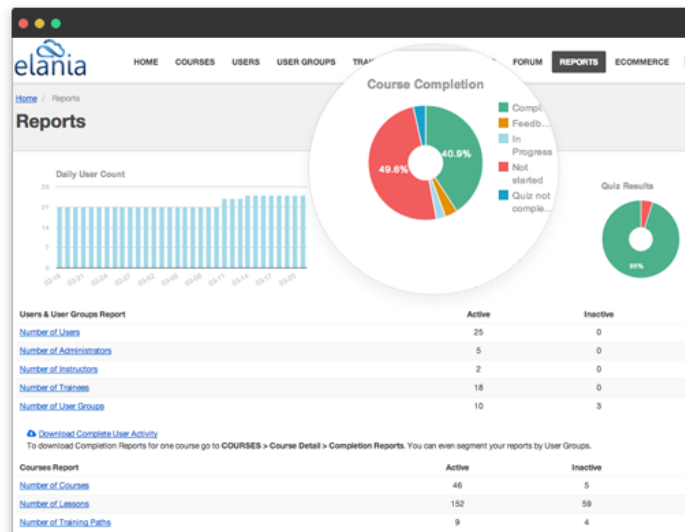

ACCURATE TRACKING REPORTS ANYTIME

LIVE PROGRESS

Track online training courses using state of the art tools and fully automated training management

REPORTS

eLeaP monitors all of your employees' progress, creating reports for you

QUIZ, SURVEYS & ADVANCED E-LEARNING TOOLS

Incorporates advanced learning tools like quizzes, surveys, assessments, discussion and forums

USE ANY TYPE OF FILE

Quickly upload PowerPoint, PDF, pictures, audio, video, Microsoft Office, SCORM and other file types

CREATE & SELL COURSES

Advanced license management to easily sell courses with no website needed and additional marketing provided