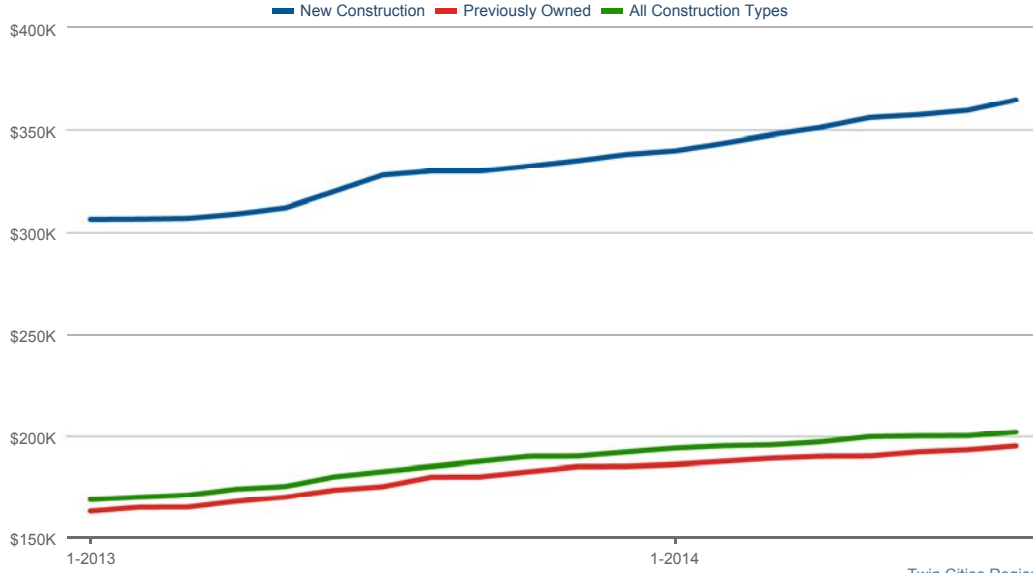

Jenna Thuening
RE/MAX Results

Office: 952-829-2900
Cell: 612-396-7832
jenna@homedestination.com
www.homedestination.com

Share this page:

Median Sales Price - By Construction Type

Each data point is 12 months of activity. Data is from September 22, 2014.

Share image of this chart:

All data from NorthstarMLS. Data deemed reliable but not guaranteed. Powered by 10K Research and Marketing.