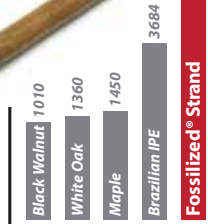

Announcing the World's Hardest Floors...

Fossilized® Strand
by Cali Bamboo®

5000+
lbs.
Janka Hardness

Floor Type:	Hand Scraped Wide Plank	Resin:	Water resistant E1-Level formaldehyde free*
Grain:	Fossilized® Strand Bamboo, Saw Marks	LEED Points:	EQc4.4 | MRC6
Color:	Rustic Barnwood	Residential warranty:	50 years
Plank Length:	72-7/8 inches	Commercial warranty:	15 years
Plank width:	5-1/8 inches	Janka Hardness:	5574 lbs.
Plank Thickness:	9/16 inch	Moisture content:	6-8%
Sqft./Box:	20.71 sqft	Installation Method:	Nail, Glue, Float
Milling:	Micro bevel edges, tongue and groove	Fire Rating:	Class 1
Finish:	Matte, low-gloss satin oil finish