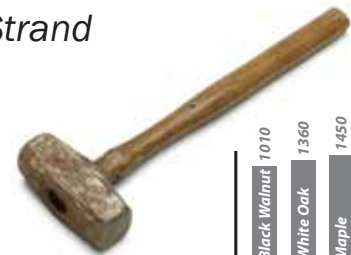

# Rustic Barnwood Fossilized® Wide T&G Bamboo Flooring

### A truly beautiful and unique floor.

Rustic Barnwood Fossilized® Bamboo Flooring has a rough reclaimed look and is textured with unique saw marks giving it a naturally aged rustic look and feel. Featuring a matte, low-gloss satin oil finish, Cali Bamboo's Rustic line of Bamboo Floors retain a simple and unpolished look perfect for natural home décor.

- Unique Saw Mark Rustic Texture
- Matte Low Gloss Satin Oil Finish
- Designed to install over any subfloor in 1/3 of the time
- Wider, longer planks give a cleaner more modern look

## Announcing the World's Hardest Floors...

Fossilized® Strand  
by Cali Bamboo®

**5000+**  
lbs.  
Janka Hardness

Floor Type:	Hand Scraped Wide Plank	Resin:	Water resistant E1-Level formaldehyde free*
Grain:	Fossilized® Strand Bamboo, Saw Marks	LEED Points:	EQc4.4   MRC6
Color:	Rustic Barnwood	Residential warranty:	<b>50 years</b>
Plank Length:	72-7/8 inches	Commercial warranty:	15 years
Plank width:	5-1/8 inches	Janka Hardness:	<b>5574 lbs.</b>
Plank Thickness:	9/16 inch	Moisture content:	6-8%
Sqft./Box:	20.71 sqft	Installation Method:	Nail, Glue, Float
Milling:	Micro bevel edges, tongue and groove	Fire Rating:	Class 1
Finish:	Matte, low-gloss satin oil finish		