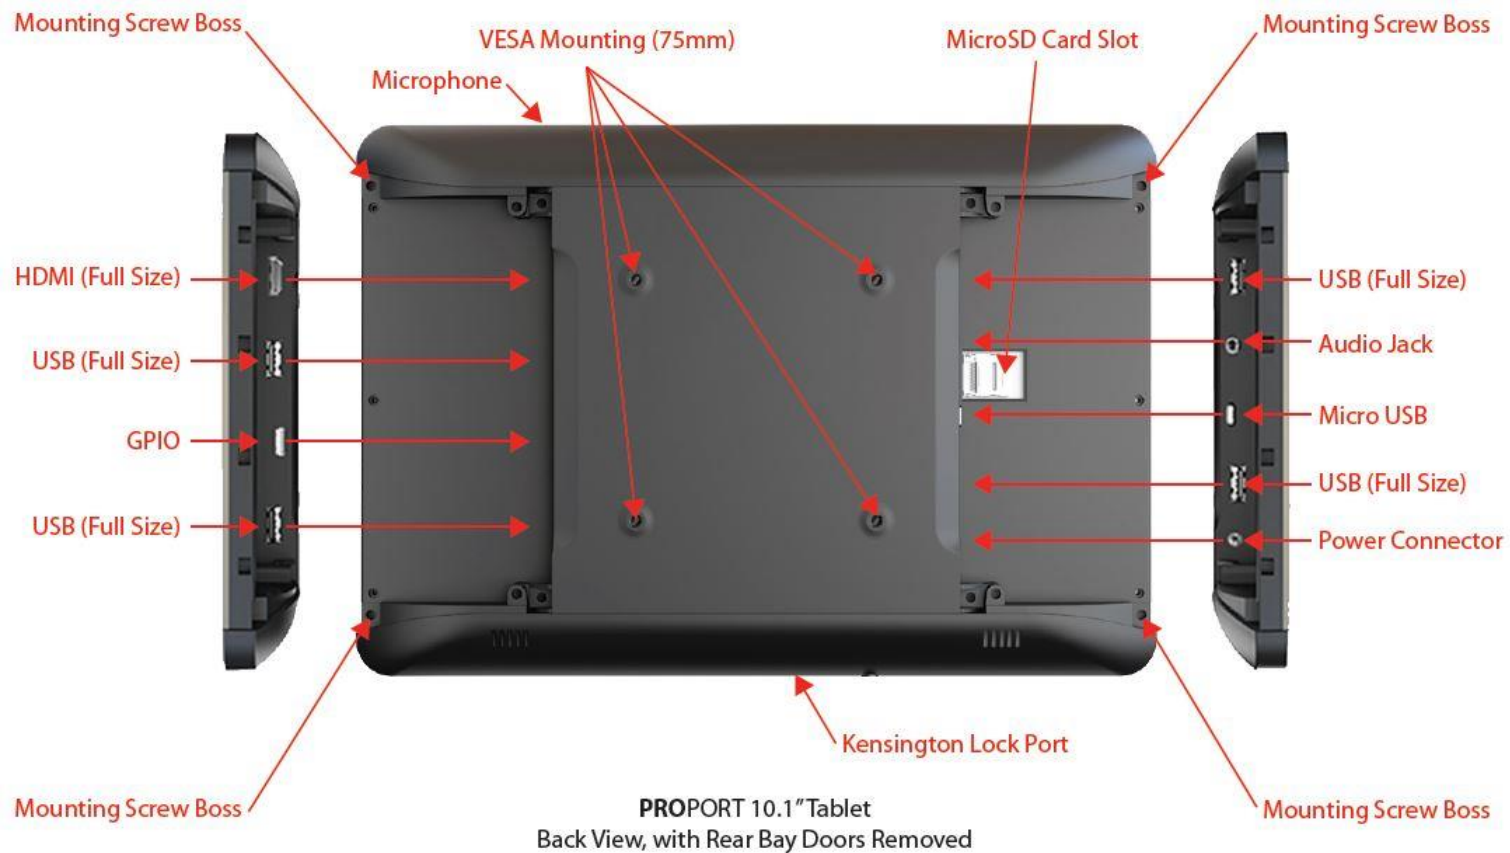

- ✓ Android 4.2 (Jelly Bean)
- ✓ 2.0 GHz Intel® Atom™ Z2580 Processor
- ✓ PowerVR SG X544 GPU
- ✓ 2 GB RAM
- ✓ 16 GB EMMC Flash ROM
- ✓ Bluetooth (v4.0 Broadcom 4330)
- ✓ WIFI (802.11 b/g/n Broadcom 4330)
- ✓ Ethernet Enabled (via USB to Ethernet dongle)
- ✓ 10.1" Capacitive, Multi-touch Screen Panel (1280×800)
- ✓ 4, USB 2.0 Ports (full-size, powered)
- ✓ Micro USB
- ✓ HDMI (full-size)
- ✓ MicroSD Card Slot
- ✓ GPIO (General Purpose Input/Output)
- ✓ Audio Headset / Microphone Jack (stereo)
- ✓ Microphone and Speakers (2 x .5w)
- ✓ Front Facing Camera (2 MP)
- ✓ Dimensions: 260 x 170 x 25 mm (10 x 7 x 1 in.)

info@applieddevicetechnologies.com

www.AppliedDeviceTechnologies.com

Put PROPORT's unique features to work for you.

The **PROPORT** combines hardware and software features designed specifically for commercial use. For starters, it is a powerful 10.1" Android touch-screen tablet with built-in 75mm VESA compatible mounting, eight secured I/O ports and a simple but effective cable routing system. All of this in a sleek, attractive housing designed to withstand the rigors of commercial use.