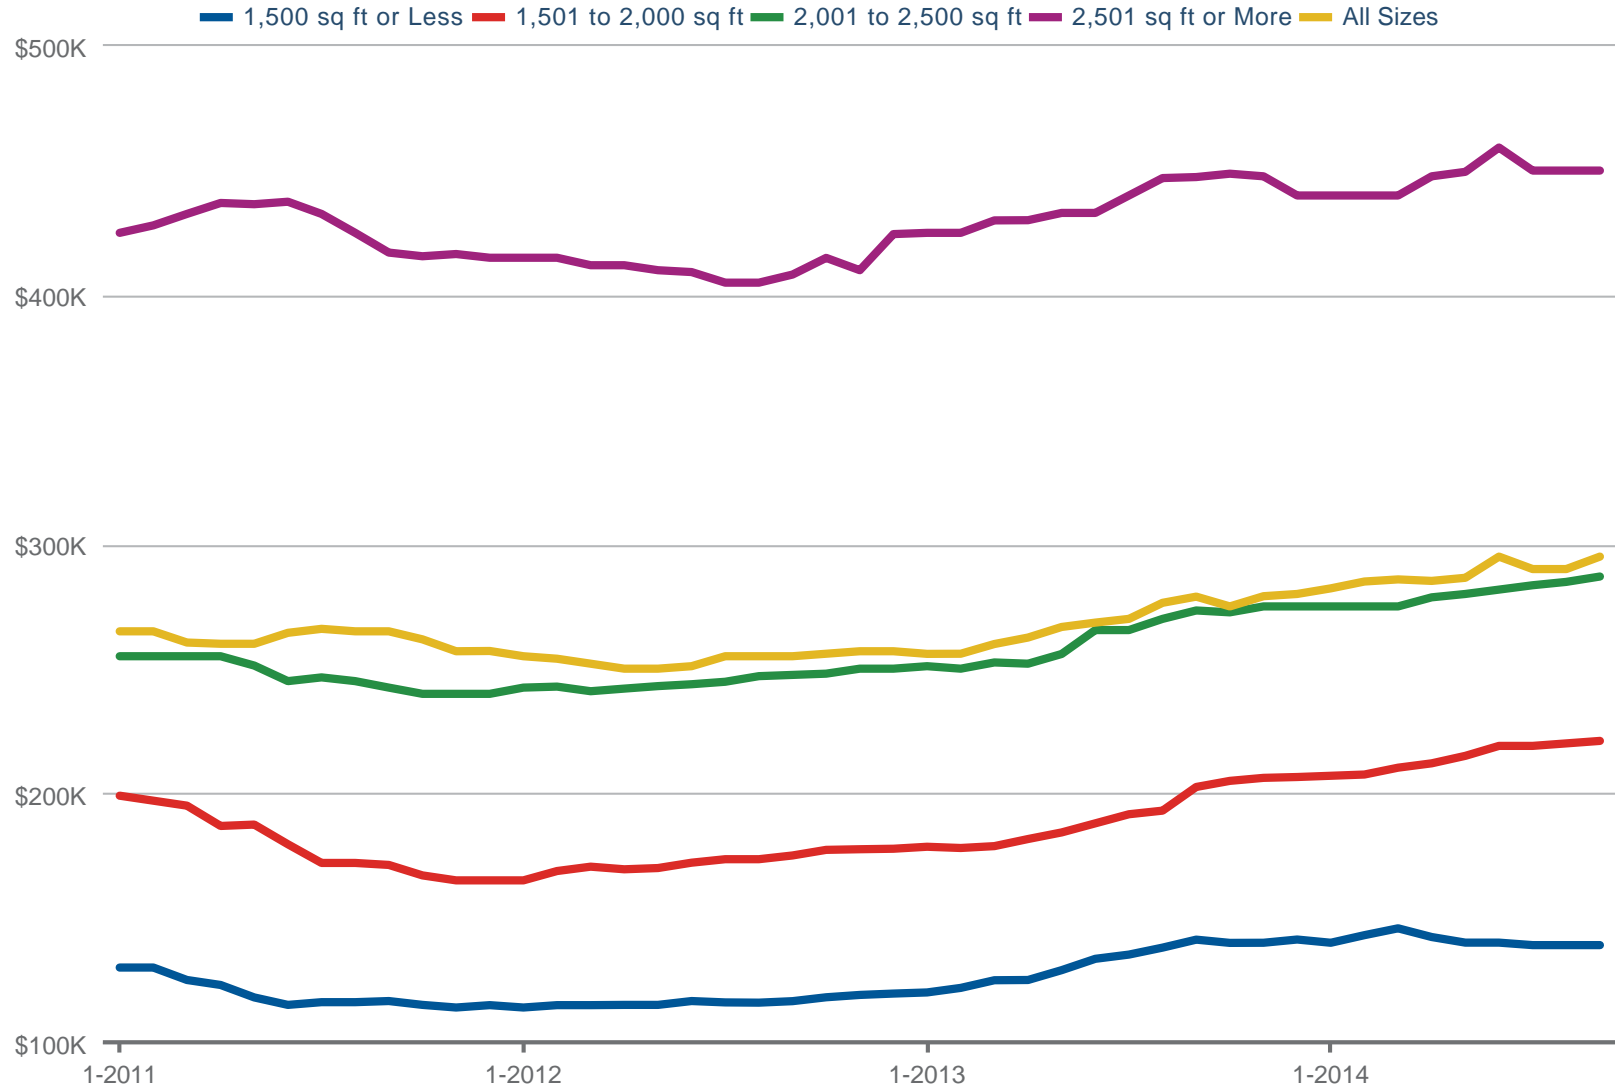

### Median Sales Price - By Square Footage

Eden Prairie

Each data point is 12 months of activity. Data is from October 23, 2014.

All data from NorthstarMLS. Data deemed reliable but not guaranteed. Powered by 10K Research and Marketing.