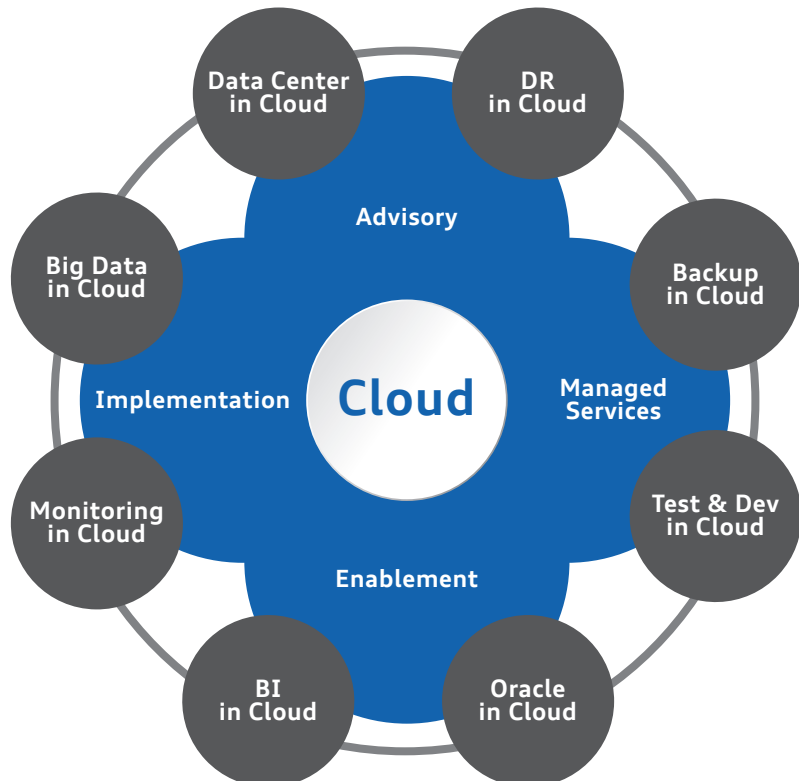

## Typical Challenges Faced by Organizations

Leading organizations need IT to be a business enabler, focused more on core business goals and less on maintaining infrastructure. Meanwhile, industry analysts continue to report that IT organizations spend more than 70% of their time just keeping the lights on. Cloud computing solutions enable IT to address these challenges and significantly reduce costs and maintenance resources.

Amazon Web Services (AWS™) is a recognized leader in Gartner's cloud solutions magic quadrant<sup>1</sup> and Apps Associates understands the opportunities and the challenges associated with the cloud. Working closely with our clients we address concerns around cloud security, cost and performance, and deliver a solution tailored to each organization's requirements and unique complement of application workloads.

Fig 1: Cloud Adoption Services provided by Apps Associates

<sup>1</sup> Source: Gartner August 2013 Magic Quadrant for Cloud Infrastructure as a Service