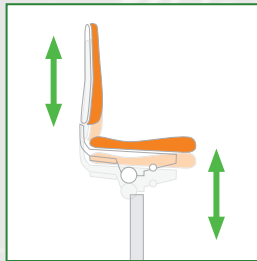

- Replaceable seat and backrest pads provide added flexibility and convenience
- Seat and backrest pads available in cloth-upholstered, vinyl or self-skinned urethane options
- Ergonomic backrest takes strain off spine and delivers optimal lumbar support
- Backrest, seat tilt adjustment and backrest height are all adjustable
- Featuring a five-star cast aluminum, polished aluminum or nylon composite base with optional casters or glides

Fin's slim lines and sturdy base are a perfect blend of style and stability.

- Integral comfort handles for ease of use
- Stepless adjustment with resilient gas spring ensures the right height for any user
- Extra-wide comfort seat that can swivel to 20°
- Stable aluminum column base inclined forward by 4° encourages correct active working posture
- Interchangeable glides to suit any type of flooring