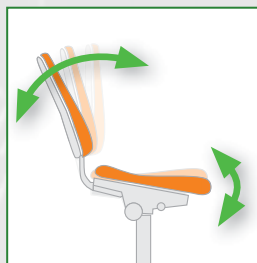

As a result of this collaboration, we're proud to offer a combination of ergonomic performance and bottom-line benefits with seating that's as forward thinking as you are.

Sintec

Delivering ergonomic comfort to nearly any workplace, Sintec offers an added degree of flexibility with innovative seat and backrest pads that can be seamlessly removed. By easily adapting to different environments and ensuring effortless maintenance, Sintec chairs have long been a best-seller in Europe. We are proud to collaborate with bimos on the U.S. and Canadian version of Sintec chairs, featuring pneumatic controls—guaranteed by BioFit for the life of the chair—that provide the ideal height for any user.

- Replaceable seat and backrest pads provide added flexibility and convenience
- Seat and backrest pads available in cloth-upholstered, vinyl or self-skinned urethane options
- Ergonomic backrest takes strain off spine and delivers optimal lumbar support
- Backrest, seat tilt adjustment and backrest height are all adjustable
- Featuring a five-star cast aluminum, polished aluminum or nylon composite base with optional casters or glides

Fin's slim lines and sturdy base are a perfect blend of style and stability.

- Integral comfort handles for ease of use
- Stepless adjustment with resilient gas spring ensures the right height for any user
- Extra-wide comfort seat that can swivel to 20°
- Stable aluminum column base inclined forward by 4° encourages correct active working posture
- Interchangeable glides to suit any type of flooring