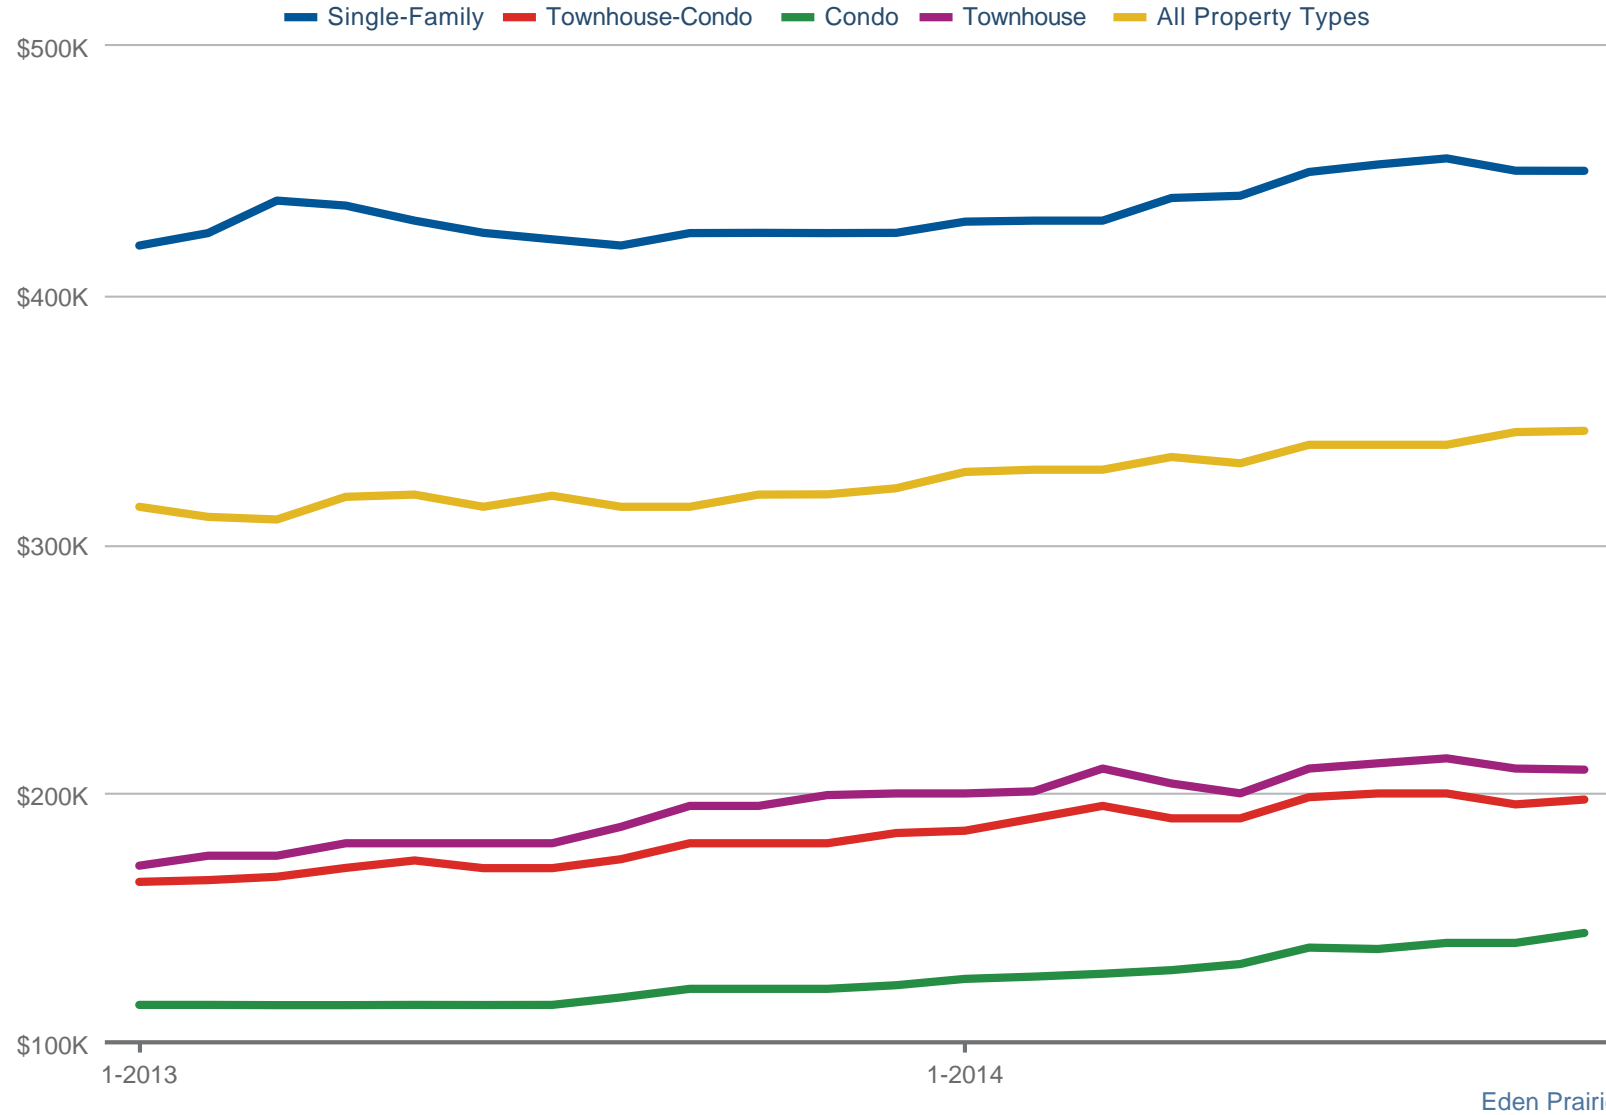

Median Original List Price - By Property Type

Each data point is 12 months of activity. Data is from November 25, 2014.

All data from NorthstarMLS. Data deemed reliable but not guaranteed. Powered by 10K Research and Marketing.