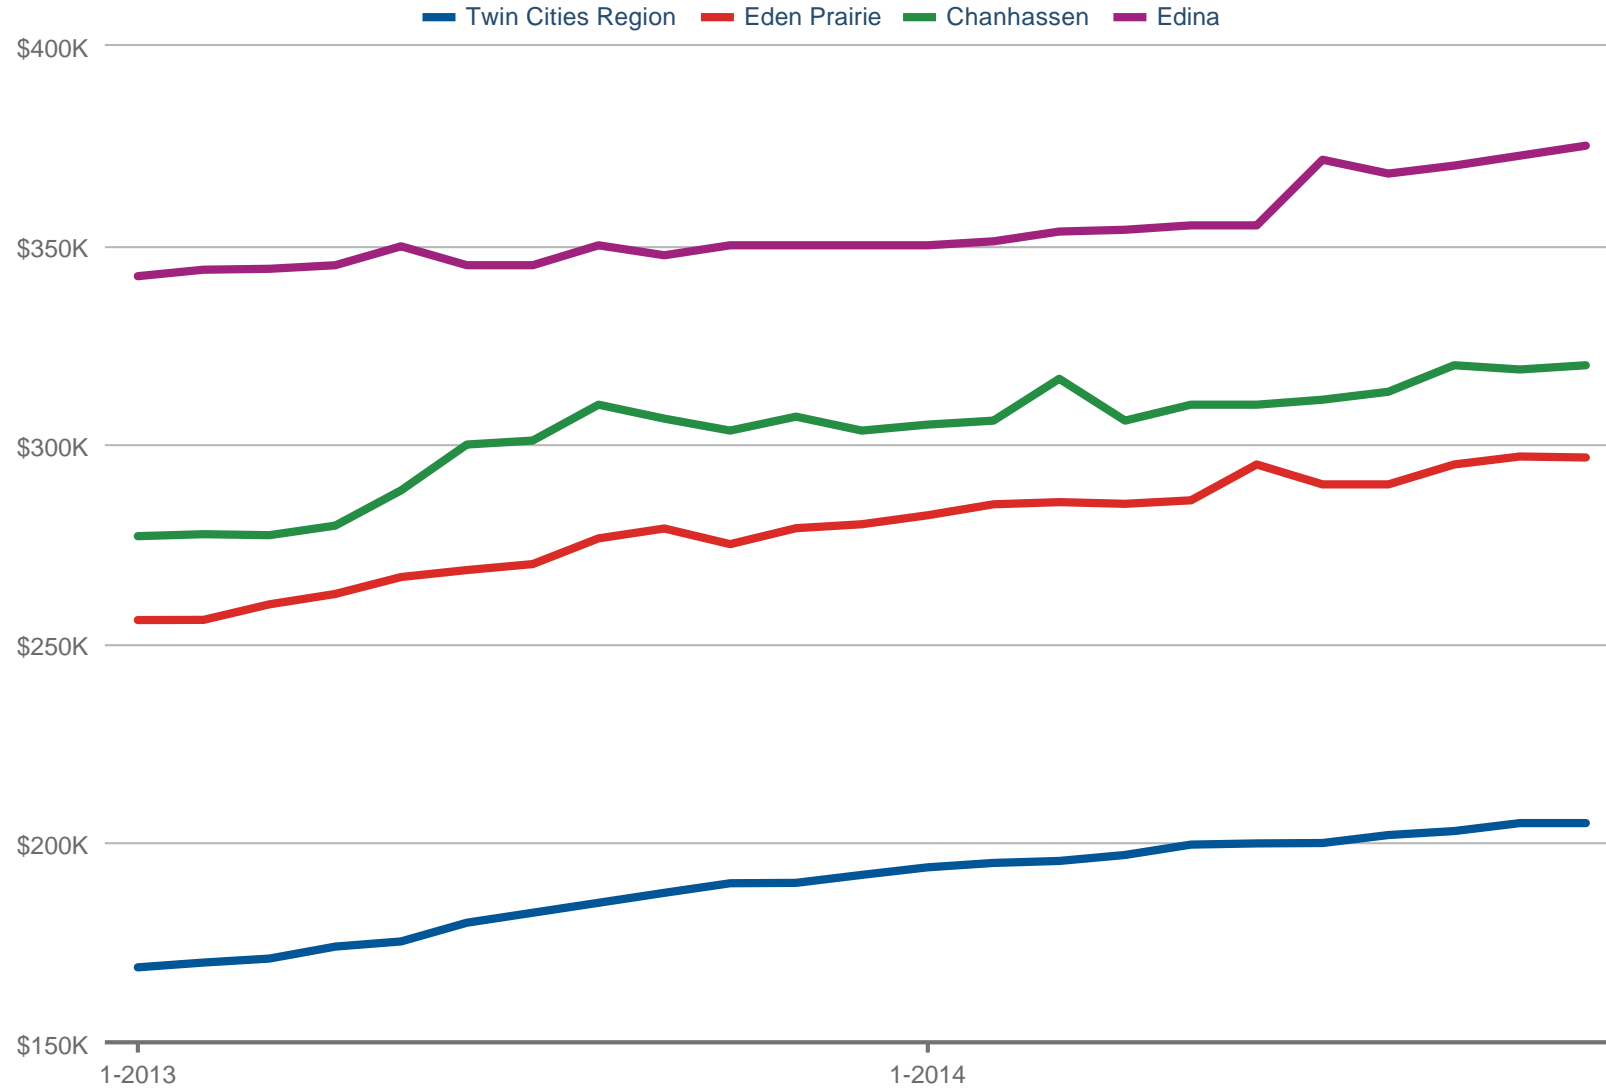

Median Sales Price

Twin Cities Region & Eden Prairie & Chanhassen & Edina

Each data point is 12 months of activity. Data is from December 3, 2014.

All data from NorthstarMLS. Data deemed reliable but not guaranteed. Powered by 10K Research and Marketing.