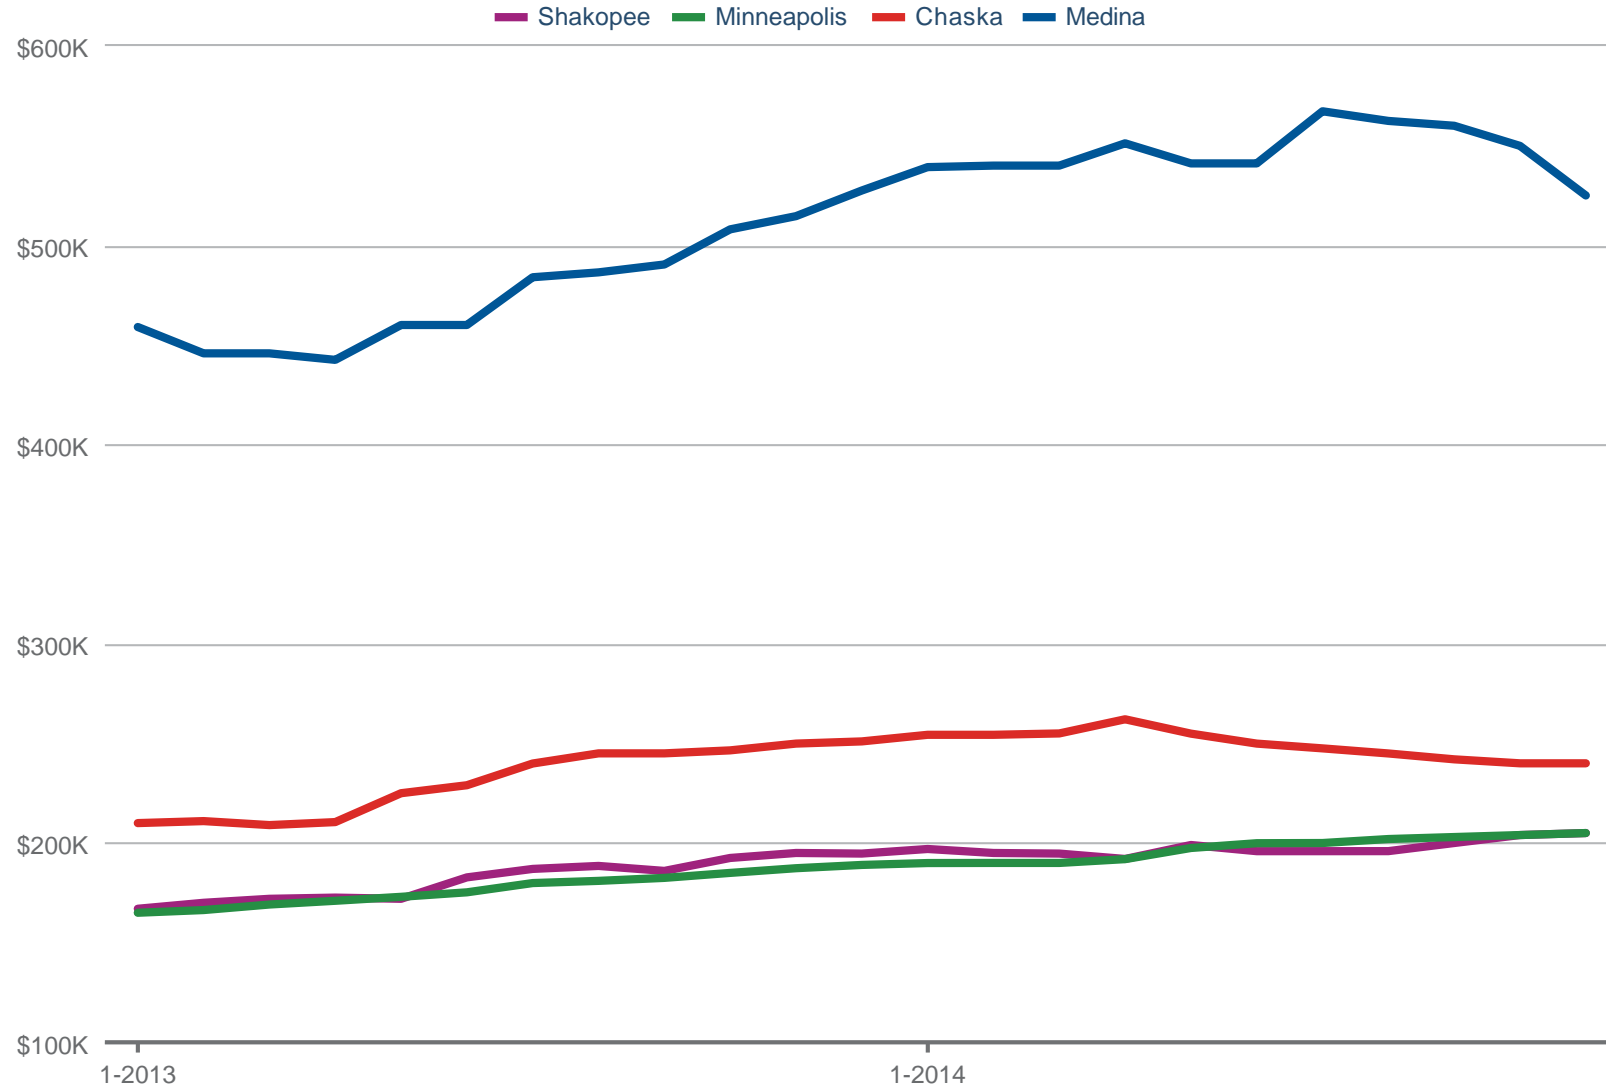

Median Sales Price

Shakopee & Minneapolis & Chaska & Medina

Each data point is 12 months of activity. Data is from December 3, 2014.

All data from NorthstarMLS. Data deemed reliable but not guaranteed. Powered by 10K Research and Marketing.