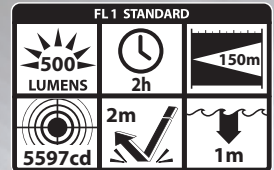

500 Lumens

- 1.5 Hours run-time
- Momentary or constant-on
- Beam distance rated at 150 meters
- Aircraft-grade 6061-T6 aluminum housing
- Powered by 2 - CR-123 Lithium batteries (included)

TAC 360XL

TAC 360XL

High-efficiency deep parabolic reflector

Xtreme Lumens Tactical Flashlight

Non-Rechargeable

Large textured tail-switch

FEATURES

- Super-bright Xtreme Lumens design
- CREE® LED technology – 50,000 + hours LED life
- Momentary or constant-on flashlight
- Sharp focused flashlight beam
- Aircraft-grade 6061-T6 aluminum housing, bezel & tail-cap
- Type III hard anodized finish
- Non-slip grip
- Large textured tail-switch
- 1" Handle diameter fits most scope/flashlight mounts
- 1.25" Head diameter accepts 3rd party filters
- Waterproof
- Impact & chemical resistant
- Meets the requirements of NFPA-1971-8.6 (2013)
- Serialized for personal identification
- Powered by 2 - CR-123 Lithium batteries (included)
- Removable pocket clip
- Limited Lifetime Warranty*

SPECIFICATIONS

- Lumens: 500
- Run-time: 1.5 hours
- Beam distance: 150 meters
- Water rating: IP-X7 waterproof
- Drop rating: 2 meters
- Length: 5.5in, head diameter: 1.25in, handle diameter: 1.035in, weight: 5.7oz