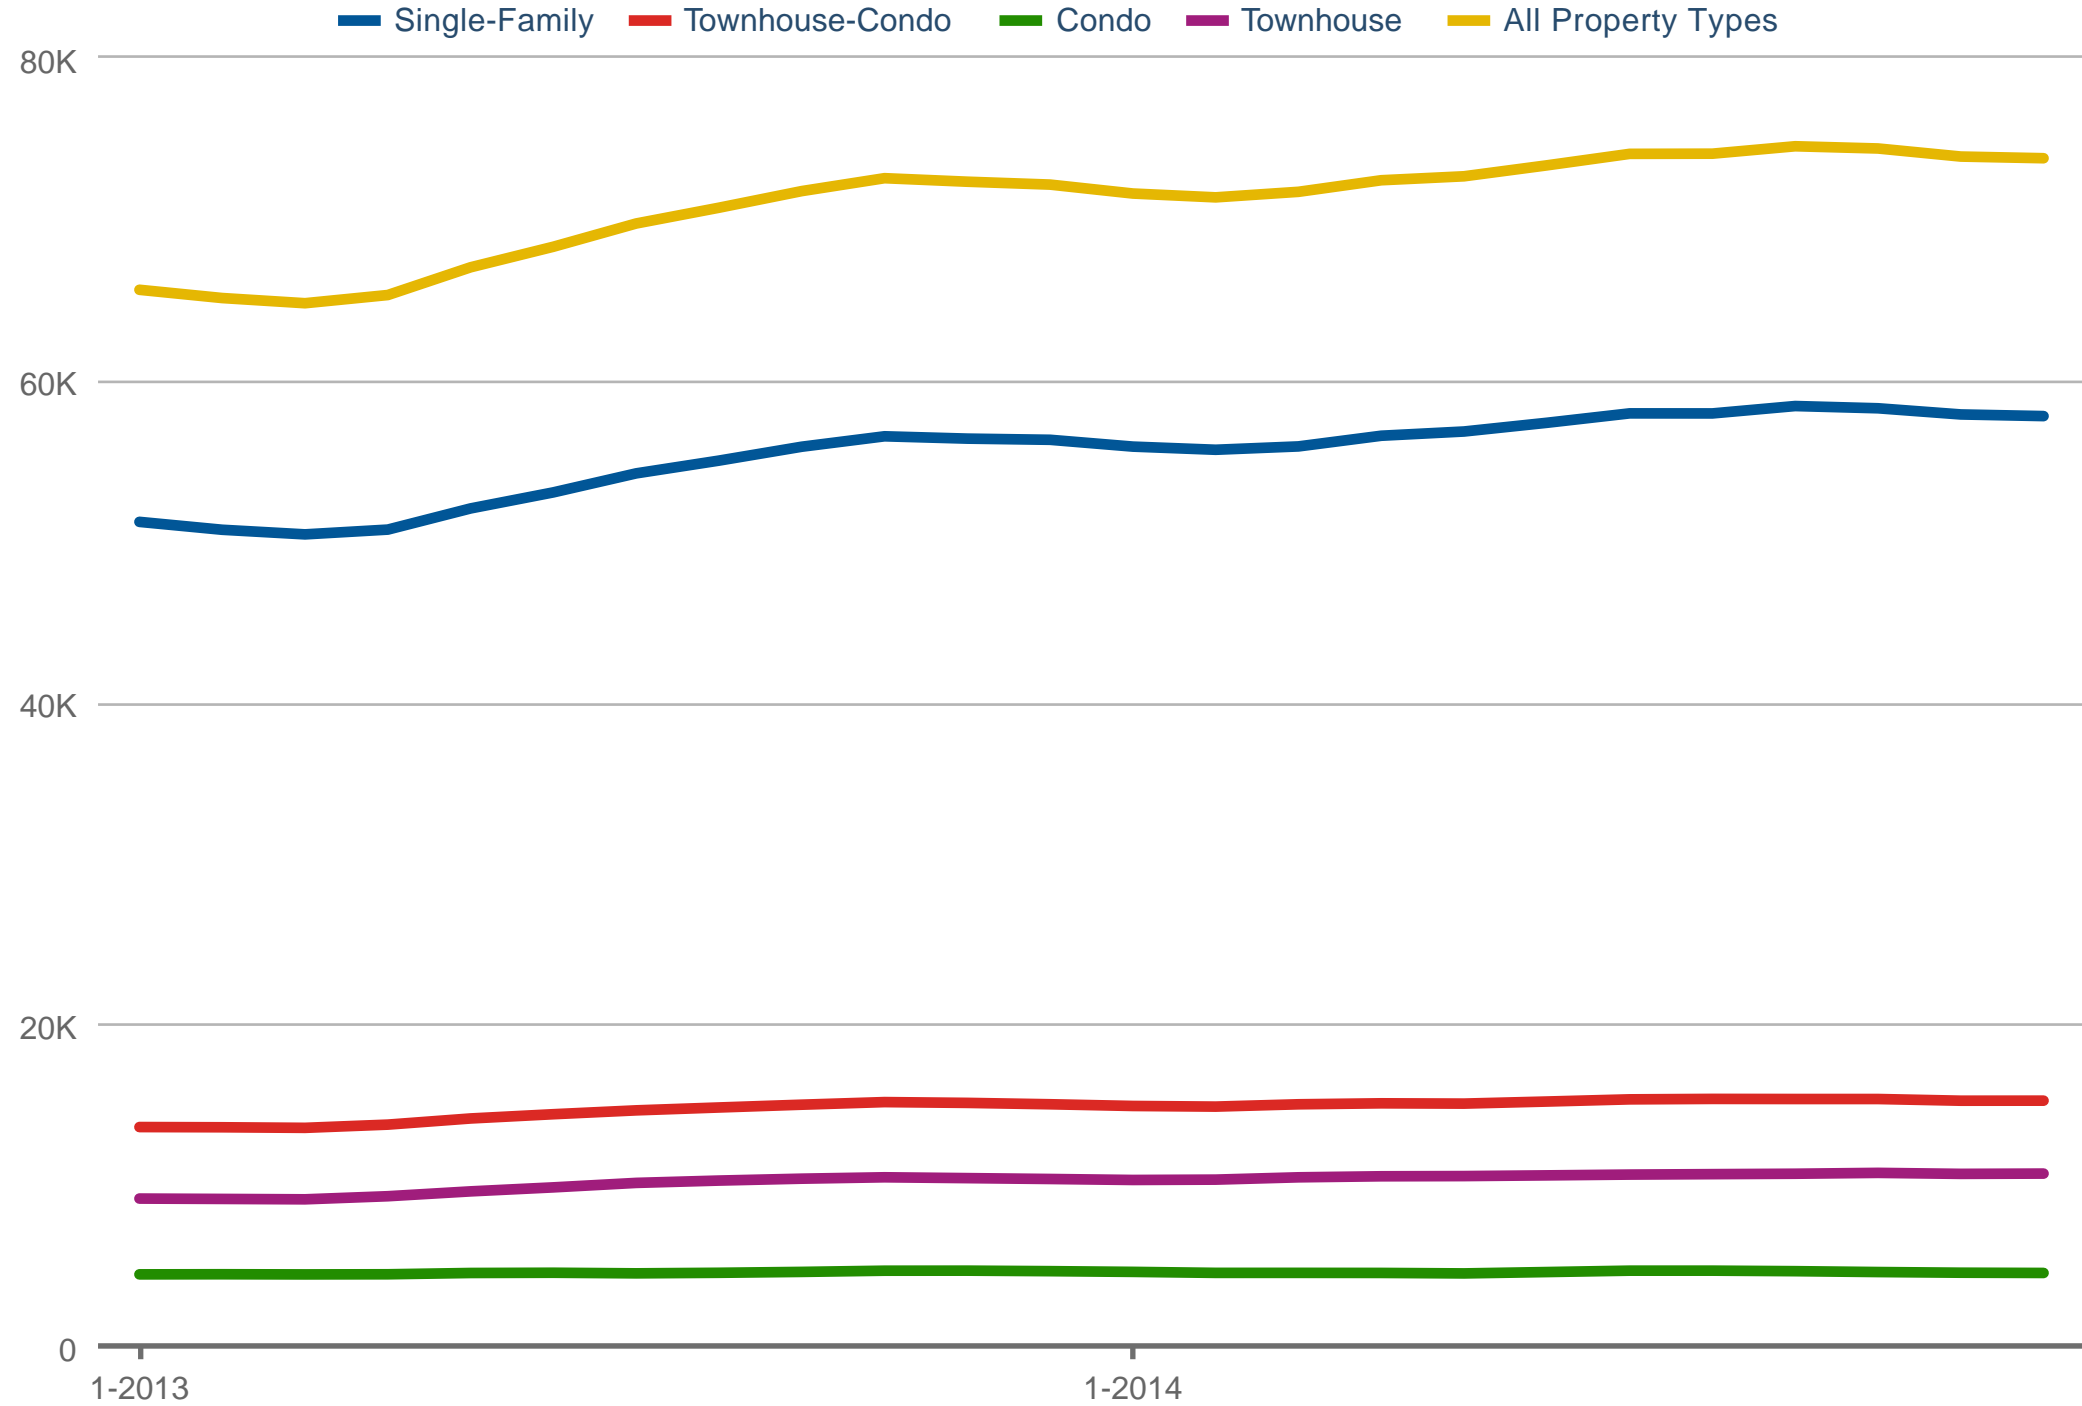

New Listings - By Property Type

Twin Cities Region

Each data point is 12 months of activity. Data is from January 9, 2015.

All data from NorthstarMLS. Data deemed reliable but not guaranteed. Powered by 10K Research and Marketing.