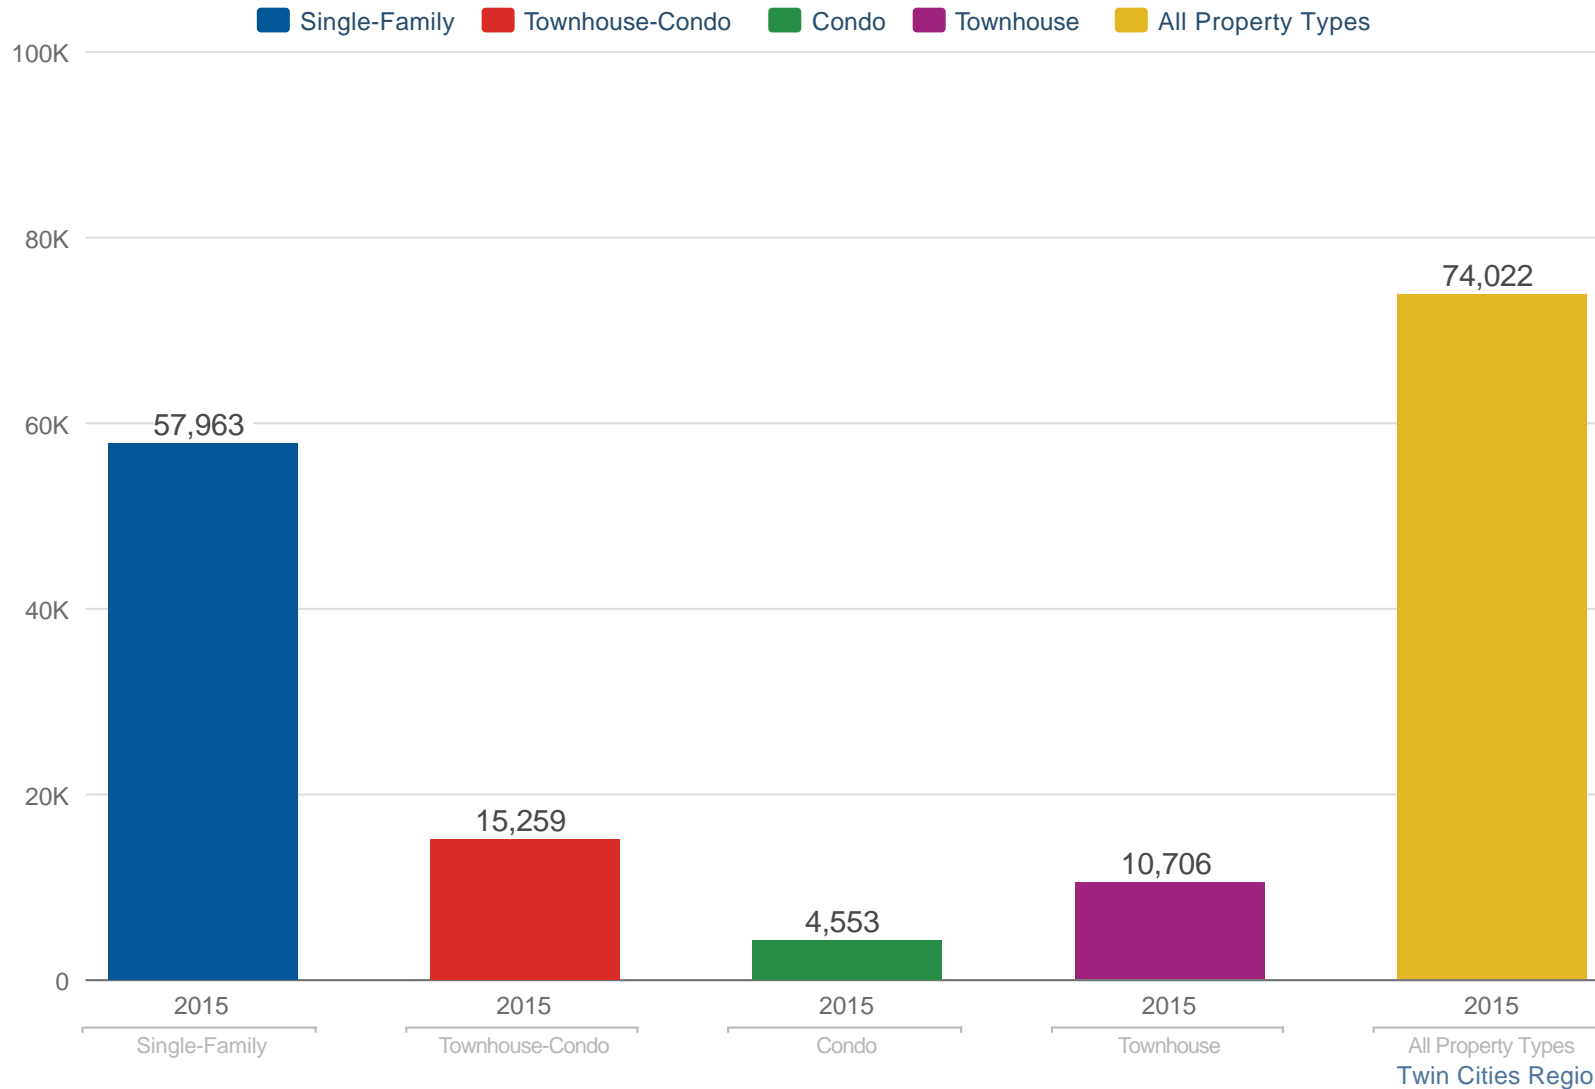

### January New Listings - By Property Type

Each data point is 12 months of activity. Data is from February 12, 2015.

All data from NorthstarMLS. Data deemed reliable but not guaranteed. Powered by 10K Research and Marketing.