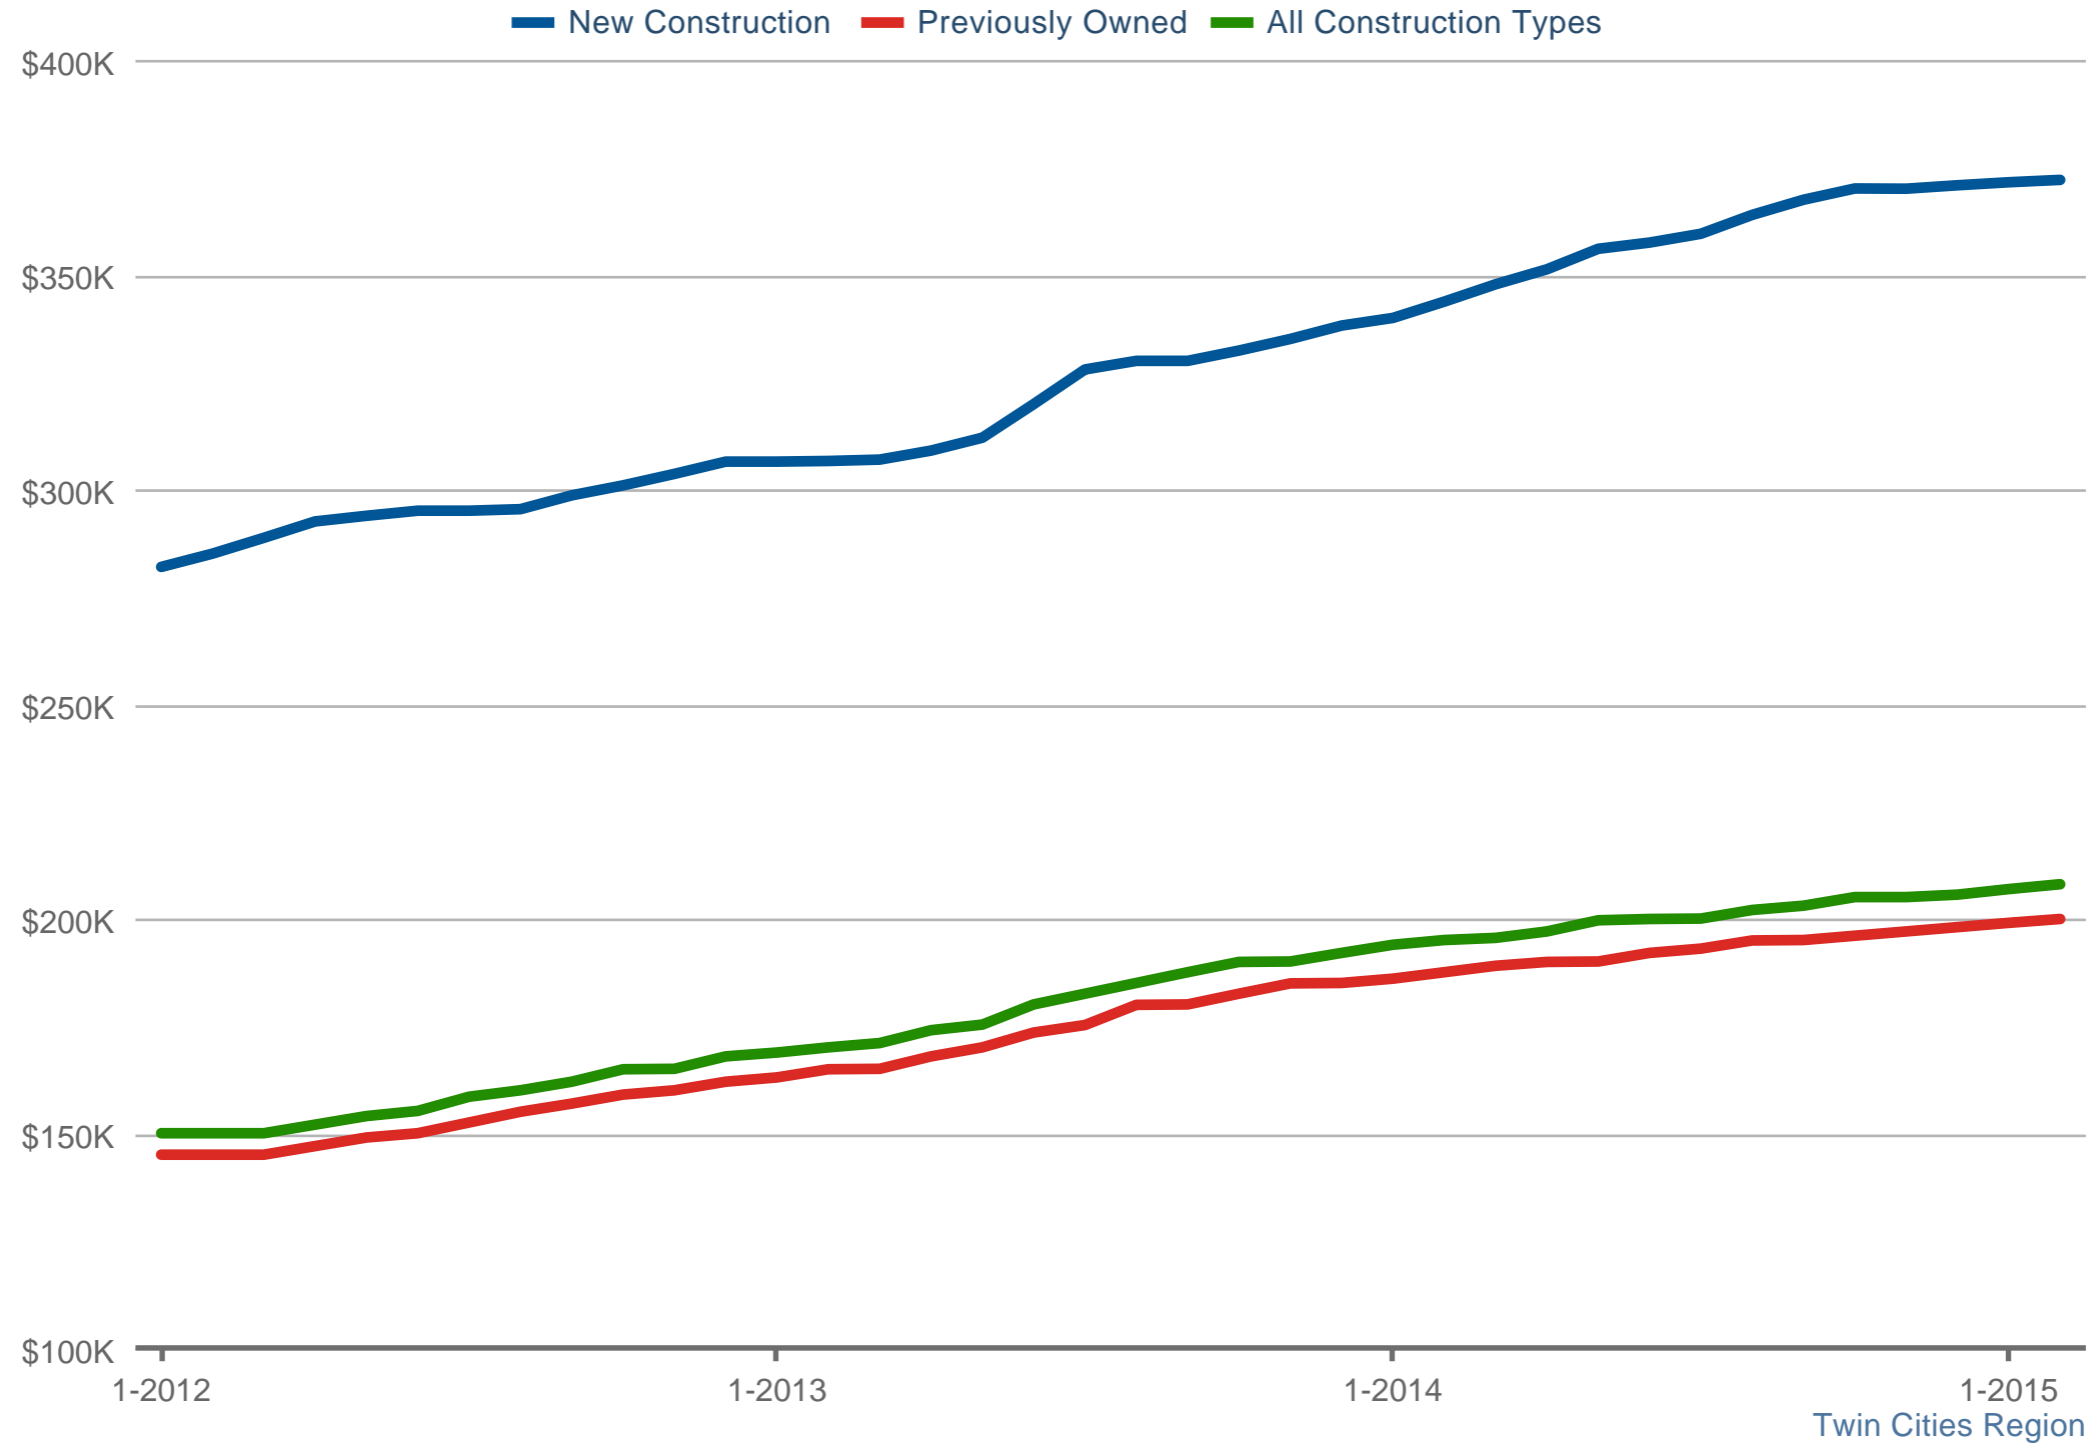

Median Sales Price - By Construction Type

Each data point is 12 months of activity. Data is from March 13, 2015.