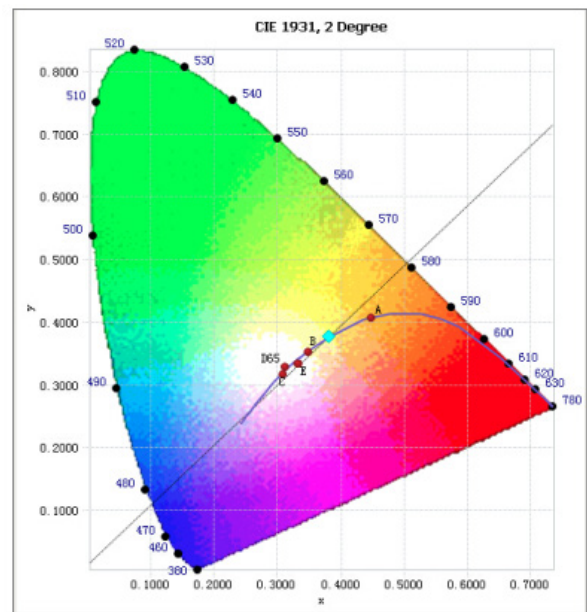

LED T8-G3 TUBE Ballast-Compatible

Meets CA TITLE 21
Specification

Job Name	
Customer	
Item Number	LLI-T8BC-G3-4-18-4000-C-B-P2-I
Quantity	

WATTS	LUMENS	LENS	COLOR	LENGTH
17.29	2005	CLEAR	4000K	4 FOOT

SPECIFICATIONS

COLOR TEMPERATURE	4000K
LED CHIP	EPISTAR 2835
LENS	CLEAR
LENGTH	4 FOOT
LUMEN OUTPUT +/- 10%	2005
WATTAGE	17.29
EFFICACY	116 lm/w
CRI	91
R9	45.9
INPUT VOLTAGE	100-277 VAC
POWER FACTOR	0.9879
VIEWING ANGLE	120 °
DRIVER	INTERNAL
POWER	TWO ENDS (P2)
PIN STYLE	BI-PIN (G13)
WEIGHT	.80 lbs
ENVIRONMENT	INDOOR
CERTIFICATIONS	
	CA TITLE 21 Standard
WARRANTY	5 YEARS