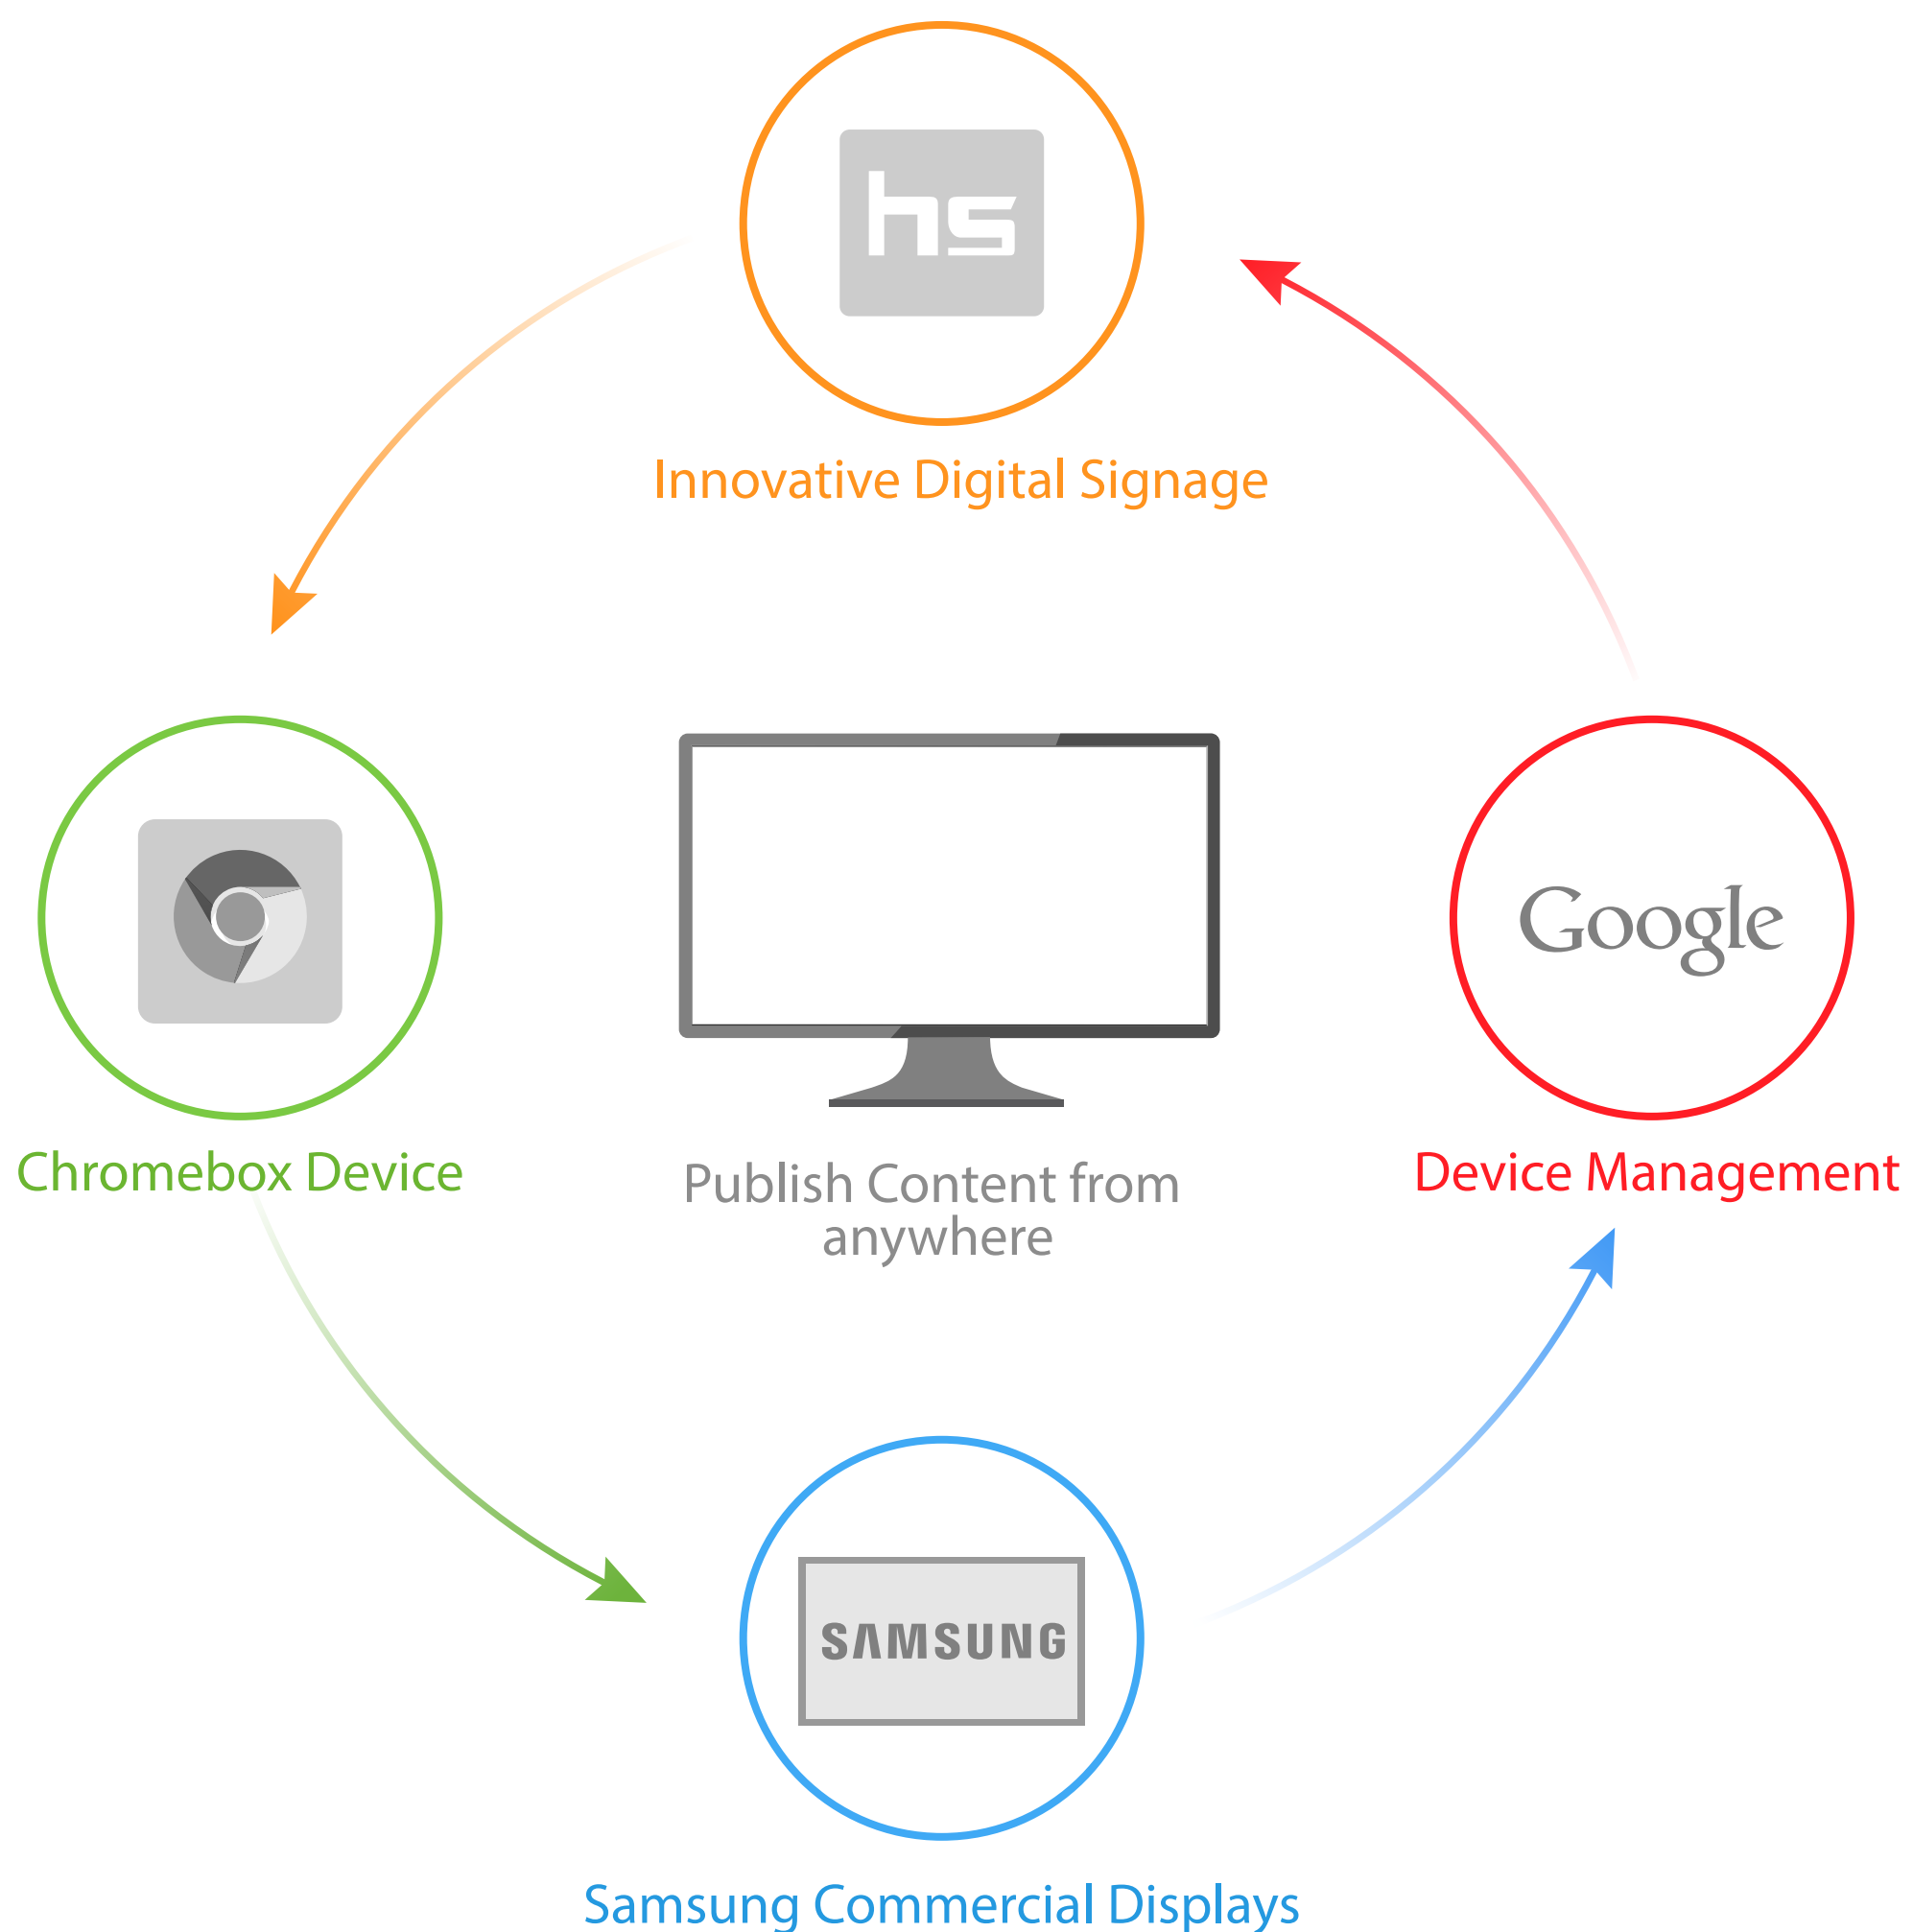

# Three Partners for Education. One Solution.

theconnectEDU

Samsung, Google and Hypersign have joined forces to create the next generation of digital signage, exclusively for Education. This trisected ecosystem has created an innovative and reliable solution to easily display and send out messages within a school or university - from standard campus broadcasts to emergency alerts.

## Innovative Digital Signage

Hypersign is a 100% cloud based, easy to use digital signage platform that allows users to create and publish a wide range of content which can be distributed throughout your entire digital signage network, all from one central location.

## Powerfull Chrome Devices

The Chromebox connects your school environment seamlessly. Access important information and stay connected, quickly and securely.

## Easy Device Management

Google's Chrome Device Management Suite allows administrators to manage their organization's Chrome devices (like the Chromebox) from one central dashboard which can be accessed from anywhere at any time.