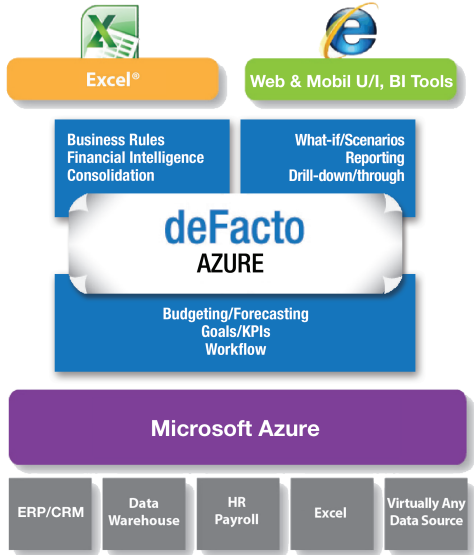

deFacto | AZURE

deFacto is an Enterprise Quality Corporate Planning Solution on Microsoft Azure.

Drives Consumption of All Microsoft Azure Offerings
Azure SQL • Azure DW • Azure ML

deFacto offers the best corporate planning capabilities in a single tool that is powerful, versatile, easy to use and deploys in as little as two weeks.

deFacto Planning
Featured in the Azure Marketplace.

www.deFactoGlobal.com
Sales@deFactoGlobal.com