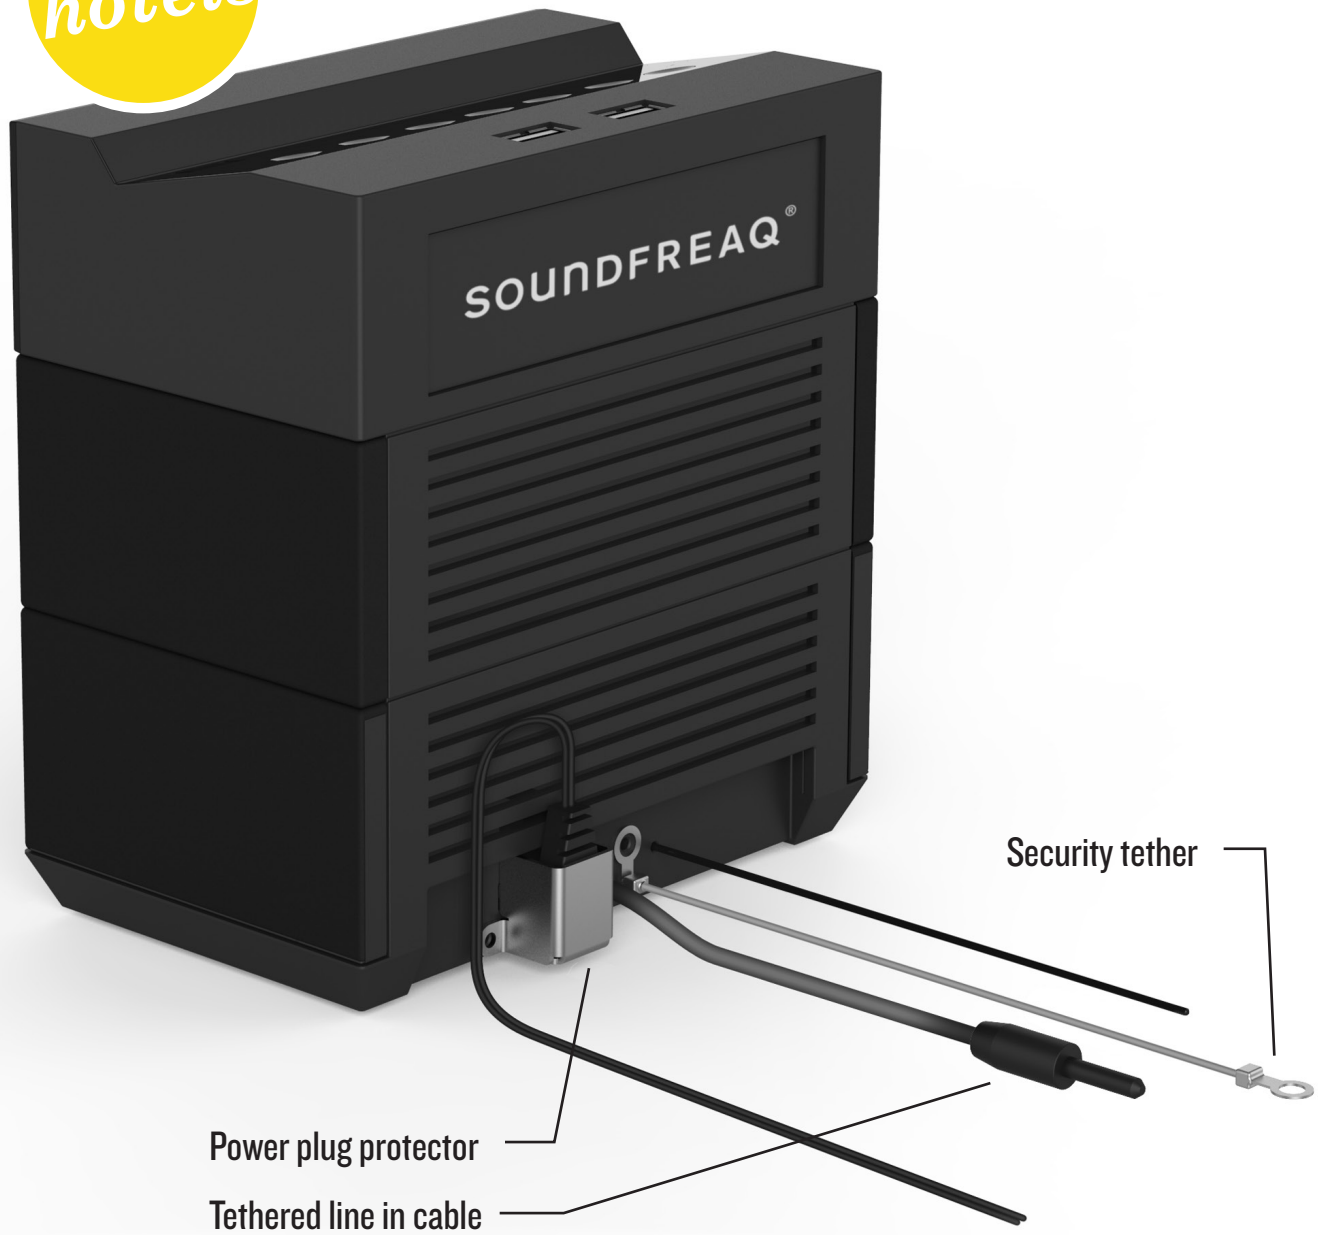

## Sound Rise Hotel Edition

for  
hotels

Dual 2.1A USB Charging ports

# SOUNDFREQ<sup>®</sup>

Sound Rise Hotel Edition

*for  
hotels*

Security tether

Power plug protector

Tethered line in cable

SOUNDFREQ<sup>®</sup>

*Sound Crafted*