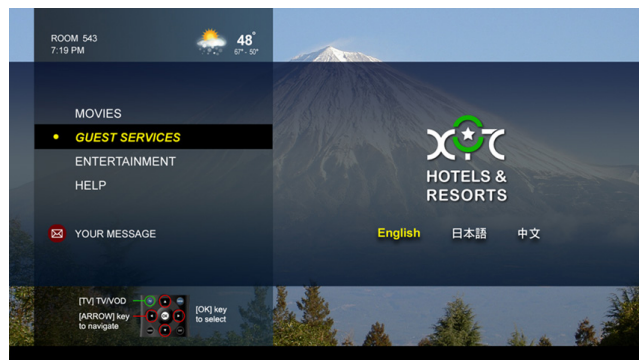

Example User Interface

VIDOVATION
Moving Video Forward

www.vidovation.com

Toll Free: 1.855.VidOvation

Tel: 949.777.5435

E: sales@vidovation.com