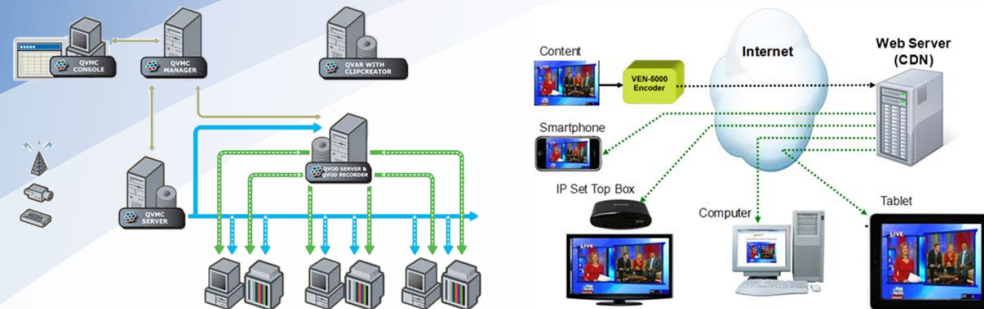

# VidOvation IPTV

Video Networking System

**VIDOVATION**

Moving Video Forward

Live & Recorded Video  
on existing IP Networks

- Desktop's
- Phone's
- Tablet's
- TV's
- Display's

## VidOvation IPTV:

VidOvation IPTV is a turnkey flexible and scalable IPTV solution that empowers organizations to incorporate TV programs, live internal video broadcast and video-on-demand to increase the efficiency of communications.

VidOvation TV delivers digital television programming to employee's PC's, TV's, Smartphones and Tablets, allows scheduled recording via program guide on PC's, and provides such recorded content for on-demand time-shift viewing.

VidOvation TV allows businesses or facilities to have their own internal TV channels to communicate, train and guide employees, including timely instructions during critical emergency situations.

We ensure powerful and easy-to-use functions, high-quality video, reliable and well managed operations, and unparalleled scalability and extensibility.