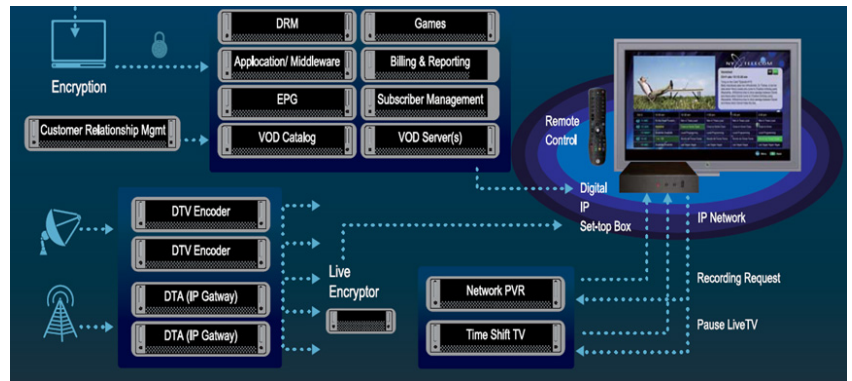

Solution Structure - Head End

VidOvation TV servers:

VidOvationTV application middleware with access control
Video-on-demand server
Multicast server with scheduling
Content management and digital rights protection (DRM Server)
Billing interface module
Remote System management

IPTV servers: (Optional)

Digital turnarounds and/or video encoders
VidOvationTV IPTV application middleware
NPVR (Network PVR) and/or Time-Shifted TV (TSTV) servers

Client

Client PC and IP Set-Top-Box (STB) with TV-integrated infrared remote control
Apple and Android Smartdevice support
Remote client access from outside the network

Network

IP over Cat-5/6, fiber optics
xDSL over phone lines
IP over coax
802.11n

Advantages

Quality and Familiar Interface

Interactive Program Guide
Personalized Recording Capabilities
Ability to Pause and Rewind Live TV
CSS GUI Custom Design

Modular flexibility

Selective User Upgrades Without Changing STB
nPVR for User Initiated Recording
TSTV for Administrator Initiated Channel Recording
Ability to Scale System Up or Down

Cost effective

No need for coax
No need for expensive and complicated STB hard drives
Energy Efficient
Environmentally Friendly

How it Works