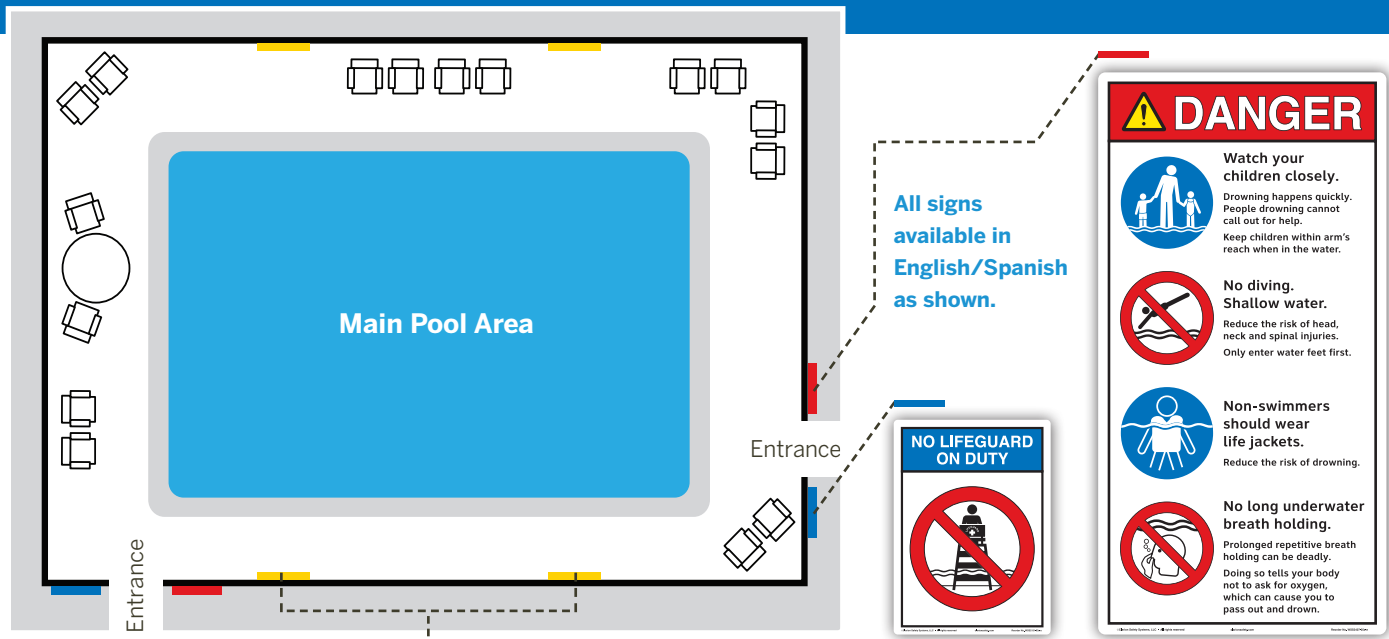

Introducing the Clarion® Pool Safety Sign System

- ✓ Developed by leading experts in safety standards, signage and aquatics
- ✓ The **ONLY** sign system on the market tested by viewers and proven to be quickly recognized and easily understood
- ✓ Designed with clear graphical symbols to draw attention to core safety messages
- ✓ Complies with the latest standards to fulfill your legal "duty to warn"

How to Build Your System...

1 Indoor or Outdoor?

- Select indoor or outdoor signs.
- Indoor for non-glare textured material
 - Outdoor for weather-durable material

2 Choose Warnings and Size

- Select 3 or 4 core warning message symbols and the size of the diamond signs based on pool size.

3 Fully Inform

- Match the same 3 or 4 core warning message symbols to display at the pool entrance to comply with best practice standards.

Safety Diamond Signs

SIZES: 23" x 23" **or** 15.5" x 15.5"
(Eng/Sp same sizes)

No Lifeguard On Duty Signs

SIZES: 13" x 9.5"
(Eng/Sp 18" x 13")

Pool Entrance Signs

4 Symbol
SIZES: 19.5" x 10"
(Eng/Sp 19.5" x 16.5")

3 Symbol

SYMBOLS:
Wear Life Jackets **or**
No Long Breath Holding
SIZES: 16" x 10"
(Eng/Sp 16.5" x 16")