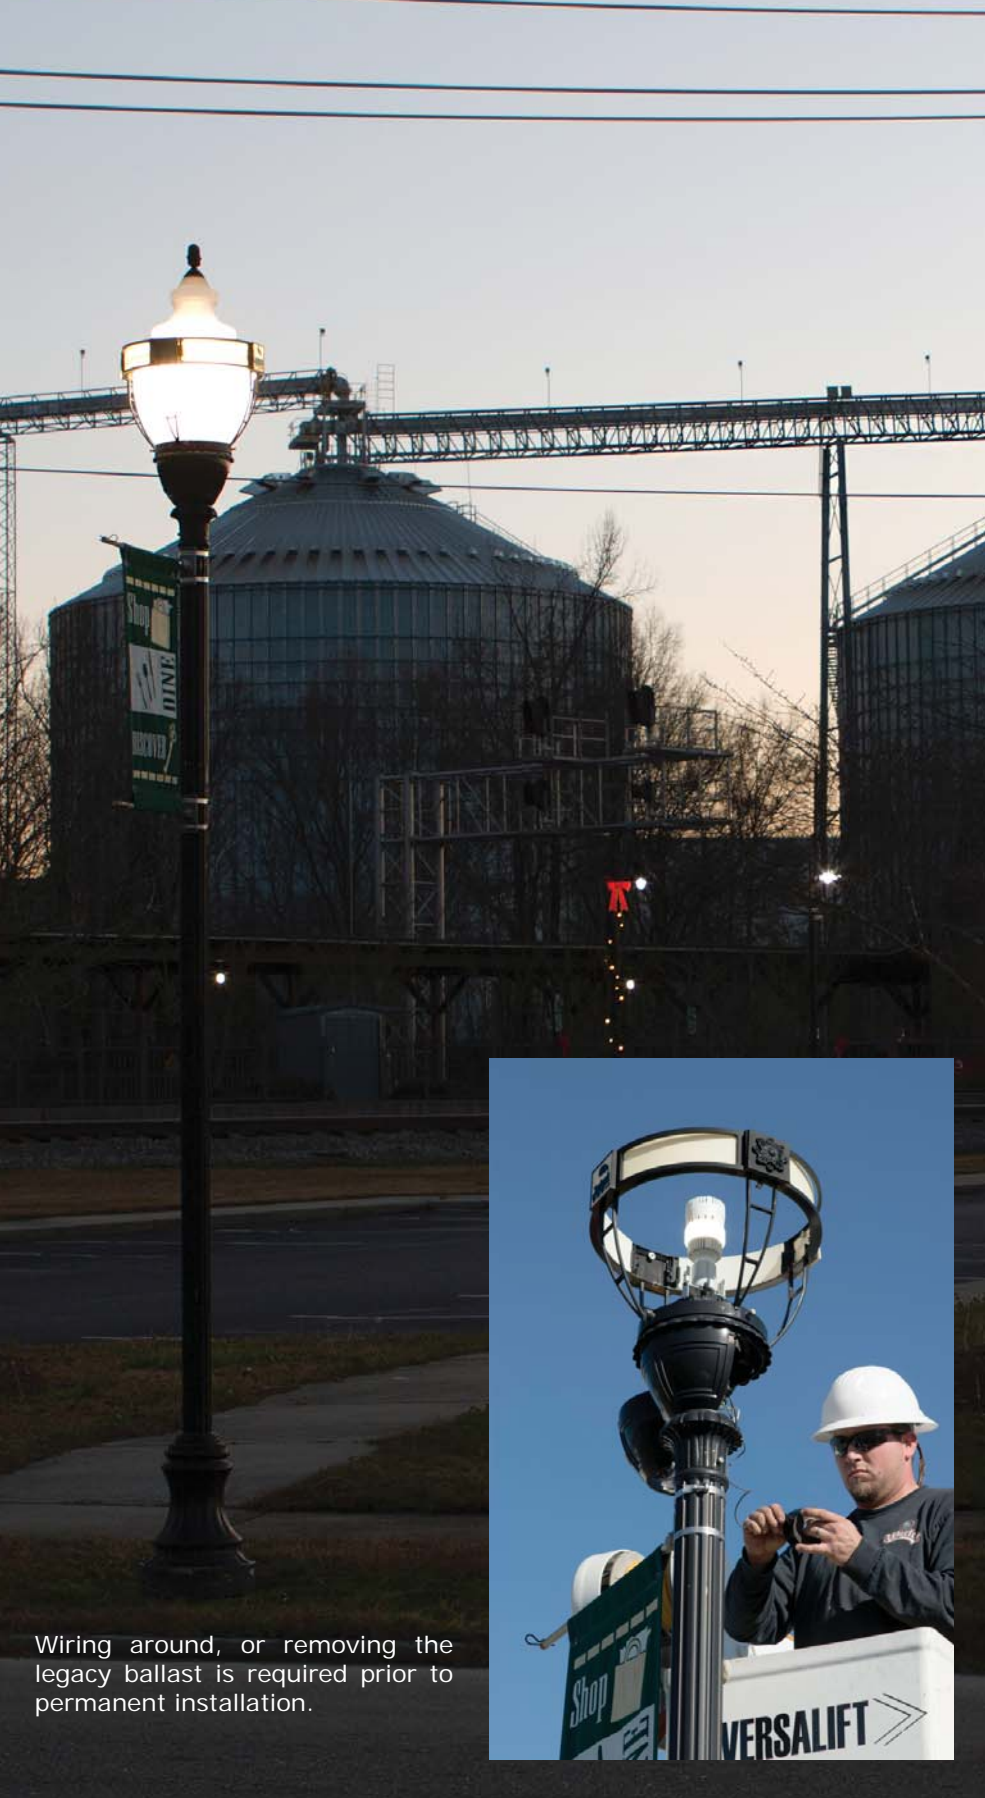

evluma

OmniMax™ Decorative Luminaire Retrofit 40W & 70W

Features:

- 120-277 VAC 50/60Hz
- 20kV/10kA Surge Protection
- Photocontrol Failsafe™
- Molded silicone lens
- E26 & E39 base
- L70 = >70,000
- Similar size to HID

Wiring around, or removing the legacy ballast is required prior to permanent installation.

OmniMax™

Decorative Luminaire Retrofit
40W & 70W

The first truly omnidirectional LED replacement lamp for HID decorative outdoor light fixtures. Emulates the light center and pattern of the legacy HID bulb. This easy to install, screw-in retrofit is self-ballasted and offers exceptional energy and maintenance savings. Available in multiple color temperatures to brighten and revitalize, or re-create a historic glow. With Evluma's Photocontrol Failsafe™ built-in, never again roll a truck to replace a failed photocontrol. The OmniMax is compatible with ConnectLED™.