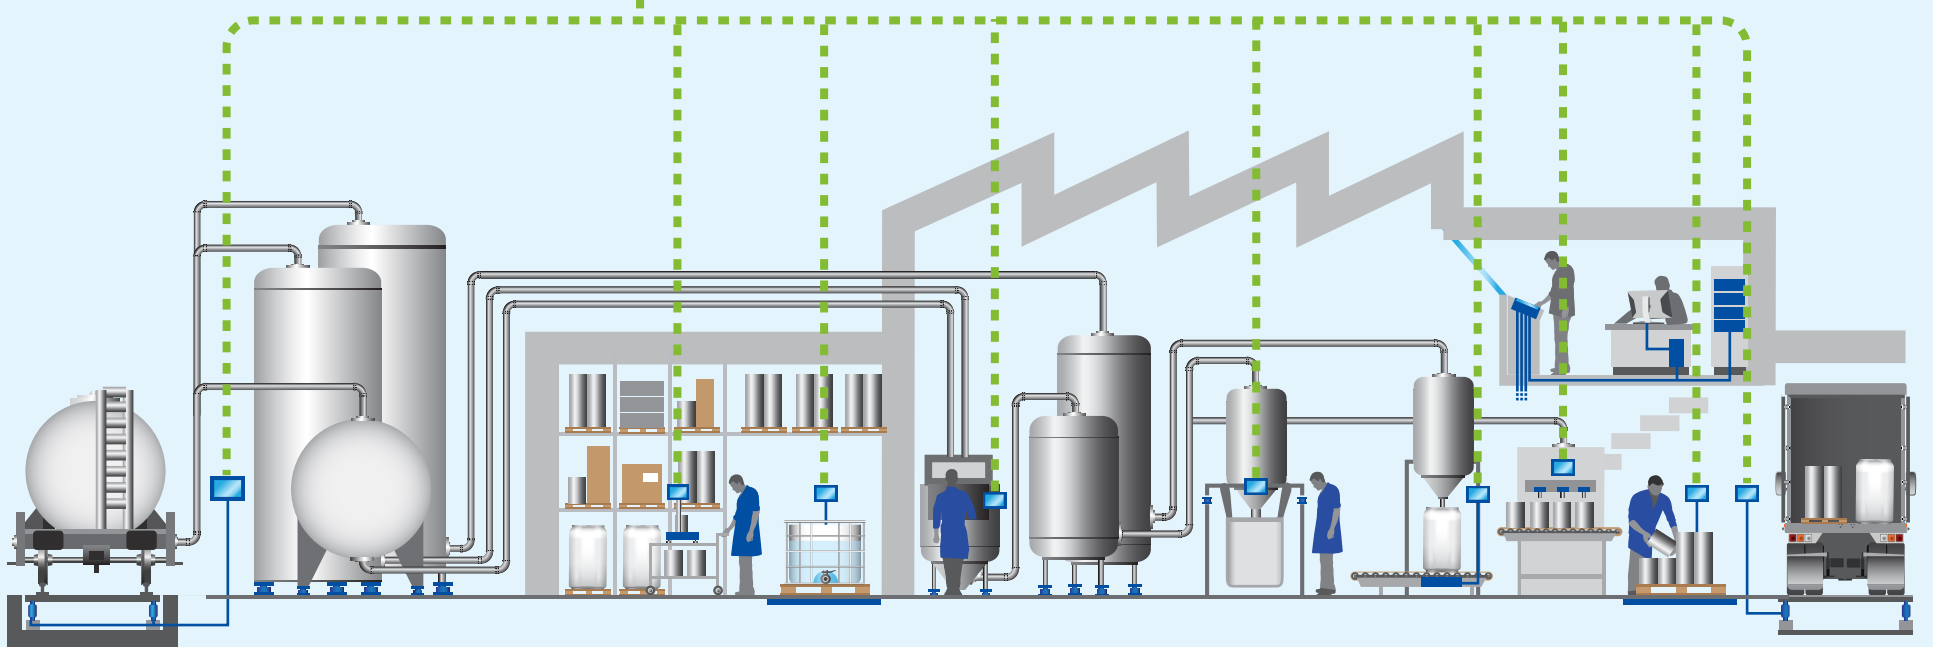

METTLER TOLEDO InTouchSM offers a proven **remote service solution** that protects against intruders and supports our products without changes to your IT or security infrastructures while working within standard network security models.