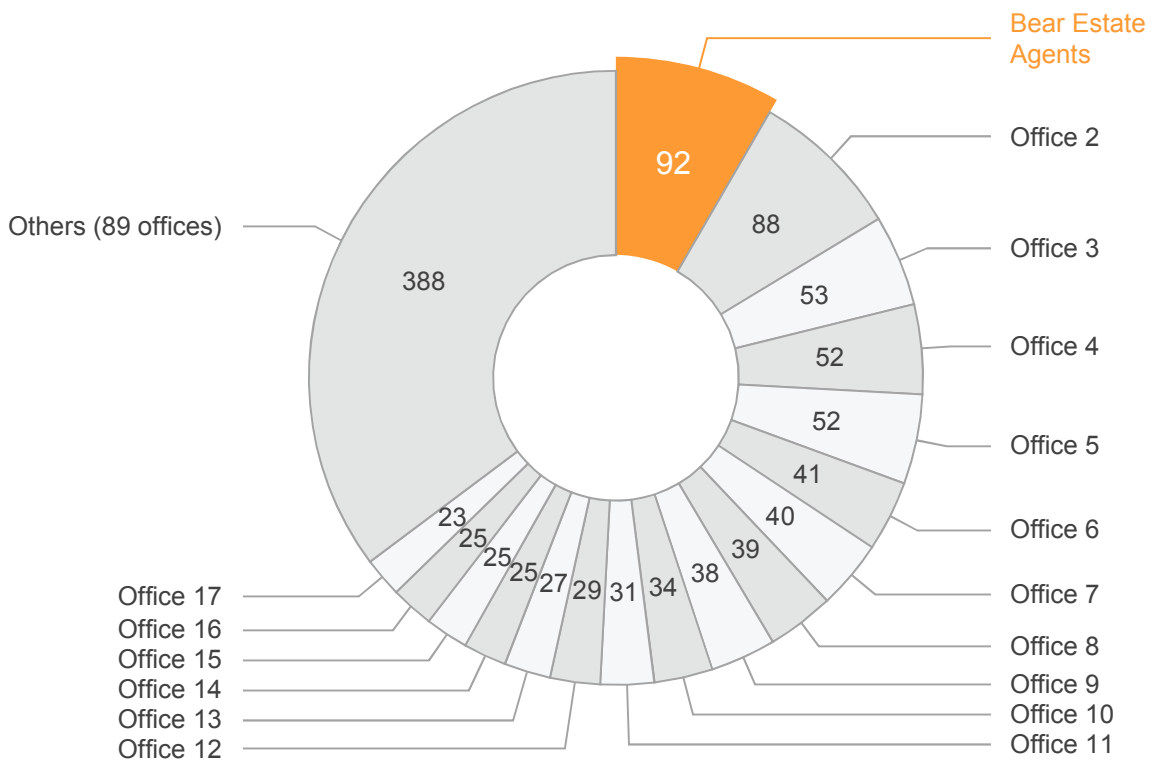

# Bear Estate Agents Southend On Sea

Sales agreed report

SS99 1 | SS99 6 | SS99 2 | SS99 8 | SS99 0 | SS99 3 | SS99 9 | SS99 5 | SS99 4  
 SS99 7 | SS3 8 | SS2 6 | SS2 4 | SS2 5 | SS1 1 | SS1 3 | SS1 2 | SS0 7

The information below is based on the following filters:

Date: 01/01/2016 - 19/07/2016

**1<sup>st</sup>**

out of  
**106 offices**