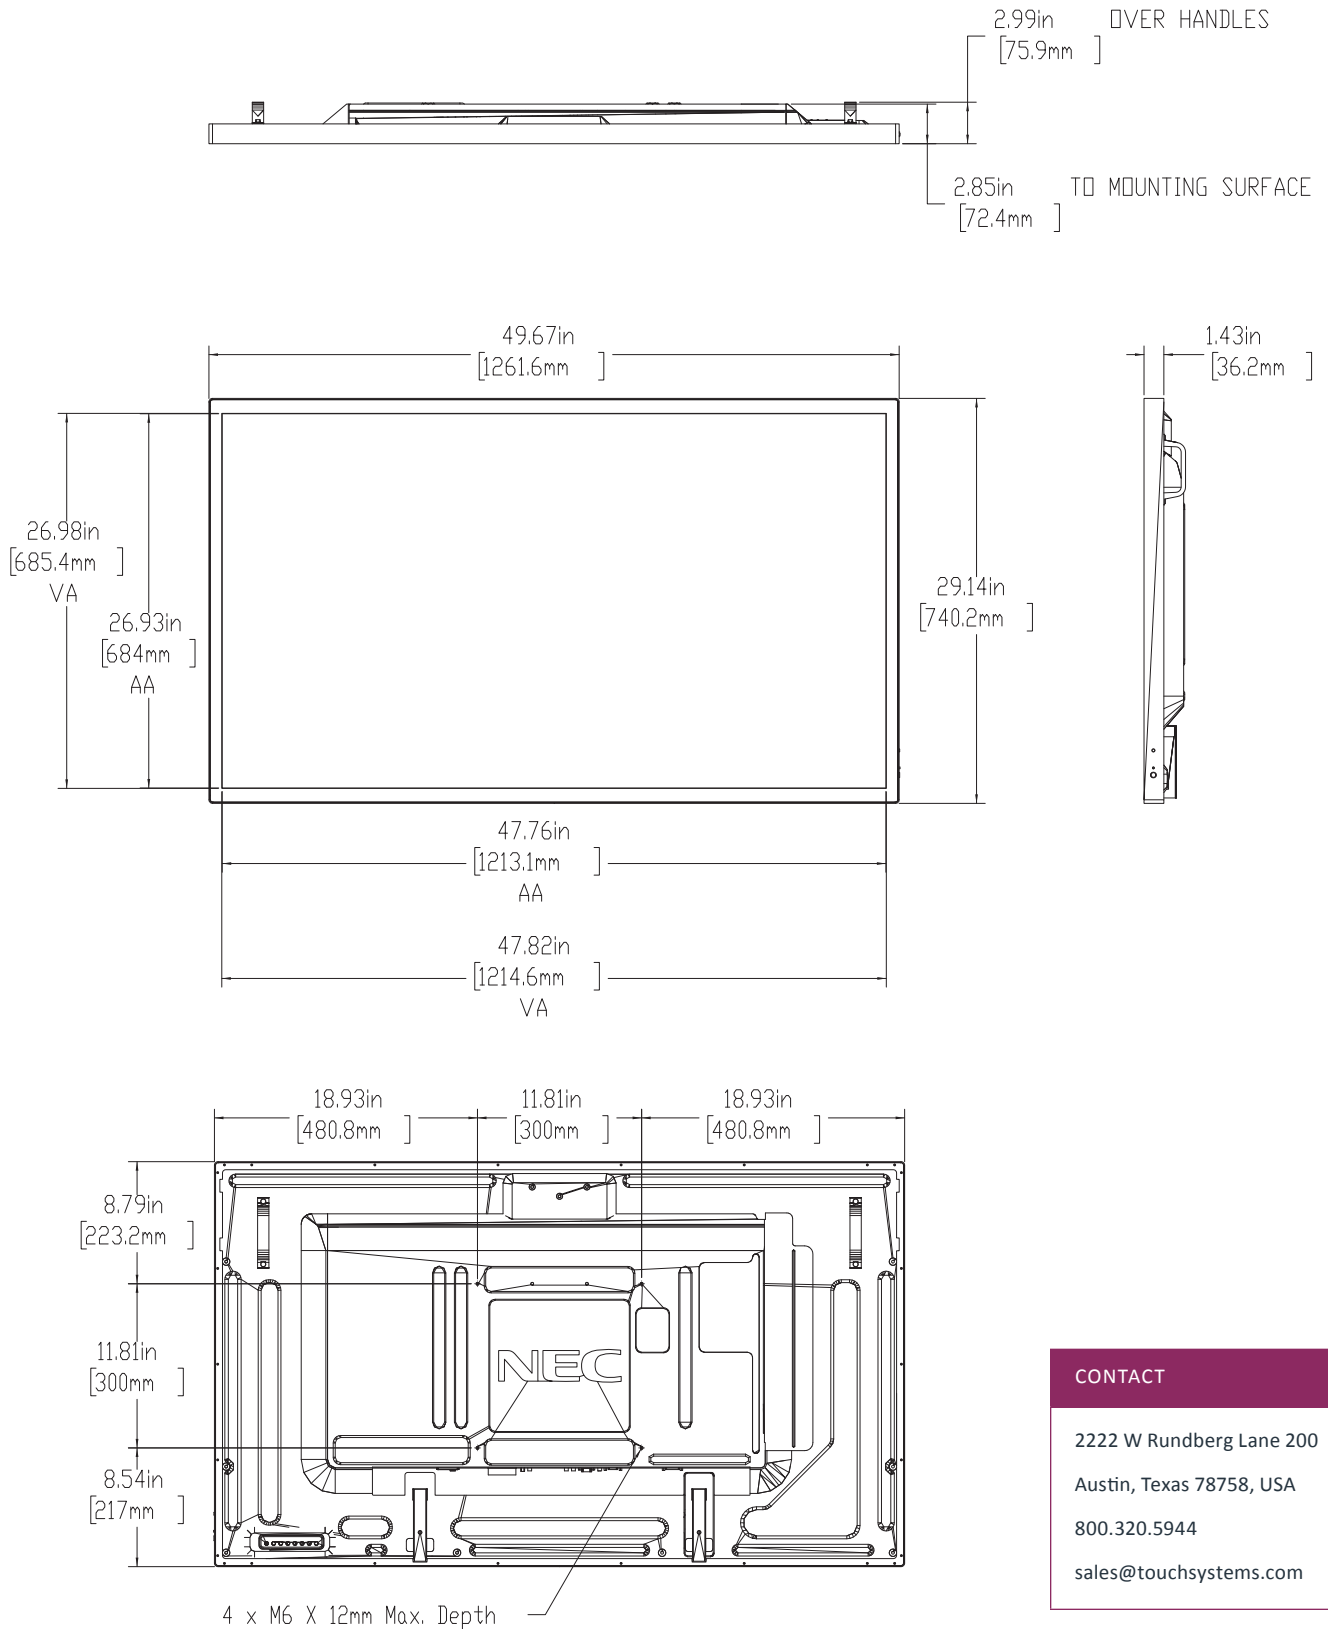

P5530P-3

NEC P Series | 55"

This 55" touch screen features 10-point projected capacitive technology and can operate 24/7 due to its internal and external design. Internally, the display features thermal and cooling abilities as well as self-diagnosis tools and fan technology. Externally, the display boasts a sealed, industrial-strength, premium-grade panel design, so you can mount the display in even the most heavily trafficked areas. For more information, call TouchSystems at (512) 846-2424.

AT A GLANCE

- Built for 24/7 Operation
- Landscape or Portrait
- OPS Compatible
- Slim Depth

APPLICATIONS

- Retail
- Hospitality
- Wayfinding
- Kiosk

Specifications

Viewable Image Size	54.6"
Touch Technology	Projected Capacitive 10 pt
Touch Communication	USB Type A
Brightness	550/700 cd/m2
Contrast Ratio	4000:1
Aspect Ratio	16:9
Viewing Angle	178° V / 178° H
Resolution	1920 x 1080
Response Time	8ms
Compatibility	PC, Mac, Linux, Android
Video Input	VGA 15-pin D-sub, DVI-D, HDMI, DisplayPort
Power Consumption	153 W On / < 1W Standby
Operating Temperature	32 - 122°F / 0 - 50°C
Operating Humidity	20 - 80 % RH
Dimensions (WxHxD)	49.67" x 29.14" x 2.85" (1214.6mm X 740.2 mm x 72.4mm)
Weight	92.51 lbs. (41.96 kg.)
VESA Hole Configuration	300mm x 300mm (M6)
Limited Warranty	3 Years Parts & Labor, including Backlight