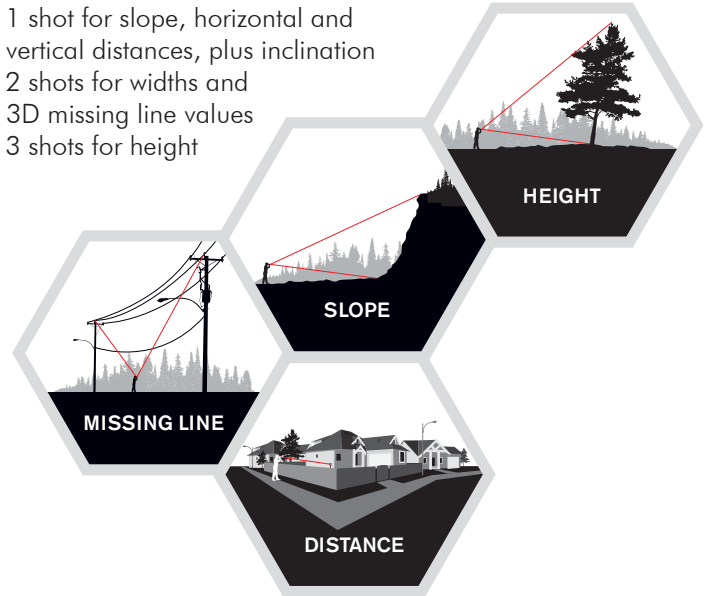

LASERSOFT® CORE APP FOR TRUPOINT® 300

Collect, organize and report all your measurements with an easy-to-use, cost-effective Android-based smart device app!

Collect Measurements

- 1 shot for slope, horizontal and vertical distances, plus inclination
- 2 shots for widths and 3D missing line values
- 3 shots for height

Capture Photos

Use the laser's camera and have the image automatically associated with each measurement.

Remote Fire

Increase your stability and speed up the process by using LTI's CORE app to fire your laser remotely.