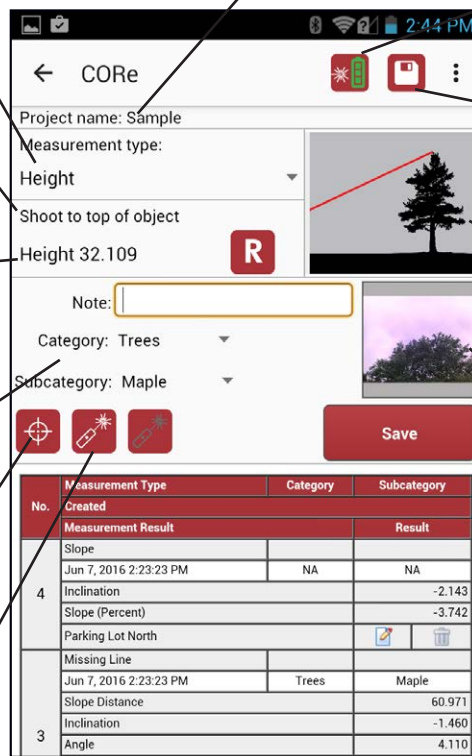

LASERSOFT® CORE APP FOR TRUPOINT® 300

Collect, organize and report all your measurements with an easy-to-use, cost-effective Android-based smart device app!

Collect Measurements

- 1 shot for slope, horizontal and vertical distances, plus inclination
- 2 shots for widths and 3D missing line values
- 3 shots for height

CORE for TruPoint

Collect. Organize. Report.

No.	Created	Measurement Type	Category	Subcategory	Measurement Result	Result
5	Jun 7, 2016 2:23:23 AM	Height	NA	NA		
	Jun 7, 2016 2:23:23 AM	Height	NA	NA		32.109
4	Jun 7, 2016 2:23:23 AM	Slope	NA	NA		
	Jun 7, 2016 2:23:23 AM	Inclination				-2.143
	Jun 7, 2016 2:23:23 AM	Slope (Percent)				-3.742
	Jun 7, 2016 2:23:23 AM	Parking Lot North				
3	Jun 7, 2016 2:23:23 AM	Missing Line	Trees	Maple		
	Jun 7, 2016 2:23:23 AM	Slope Distance				60.971
	Jun 7, 2016 2:23:23 AM	Inclination				-1.460
	Jun 7, 2016 2:23:23 AM	Angle				4.110
2	Jun 7, 2016 2:23:23 AM	Horizontal Distance				60.952
	Jun 7, 2016 2:23:23 AM	Vertical Distance				-1.553
	Jun 7, 2016 2:23:23 AM	Across Road				
1	Jun 7, 2016 2:23:23 AM	Height	Trees	Maple		
	Jun 7, 2016 2:23:23 AM	Height	Trees	Maple		31.525
	Jun 7, 2016 2:23:23 AM	Distance	Trees	Maple		
	Jun 7, 2016 2:23:23 AM	Distance	Trees	Maple		85.854
		Maint Needed				

Measurement Type

Project Name

Laser Comm and
Battery Indicator

Next Shot
Instructions

Save and Transfer

Measurement
Value

Next Shot
Visual Prompt

Custom
Classification

TruPoint Photo
Display

Remote Fire

Scrolling
Measurement
Display Area

Red-Dot Laser
ON/OFF

Only \$9.99

No subscription fees!

Search for
"LaserSoft CORE."

© LTI 2016 1310 EN