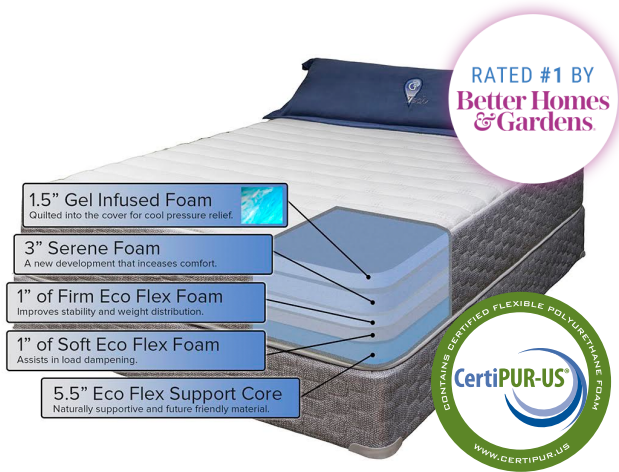

# 12" MIRANDA MEDIUM PLUSH GEL MEMORY MATTRESS

TWIN: \$399      FULL: \$499  
QUEEN: \$649      KING: \$749

Since we spend one third of our day sleeping, choosing a mattress is important. A good mattress will provide support for the spine as well as superior comfort. The Miranda Single Side Gel Memory does this. It is a 12" mattress loaded with comfort and support for quality sleep every night.

## SERENE™ FOAM

**LESS TEMPERATURE SENSITIVE**  
Immediate response of comfort for consumers at virtually any temperature.

Serene foam provides an improvement in motion dampening compared to conventional foam, but it provides more response than memory foam.

### EXTREMELY DURABLE

Offers exceptional durability, which rivals that of high end viscoelastic foam, despite being up to 40% lower in product density.