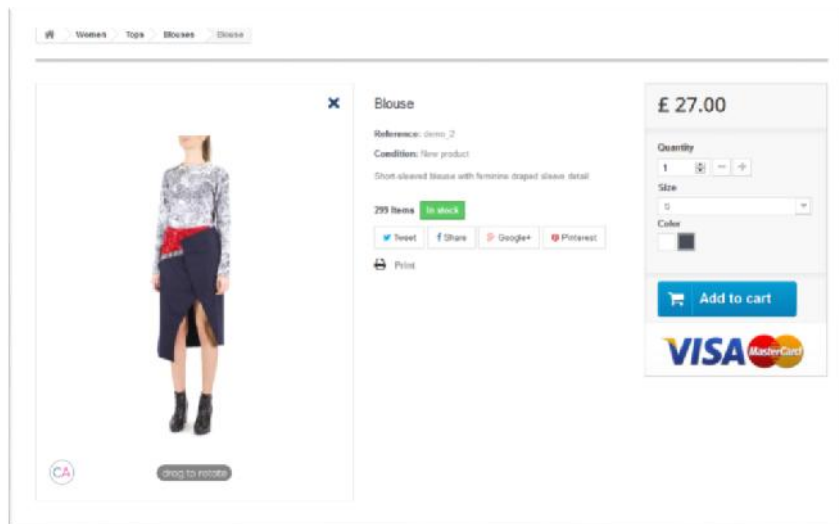

CAPPASITY PLATFORM FOR E-COMMERCE

Cappasity is a cloud-based platform that lets online stores easily create and deliver 3D shopping experience.

Interactive 3D images deliver significant improvement on **conversions (10%-30%)** and shrink returns.