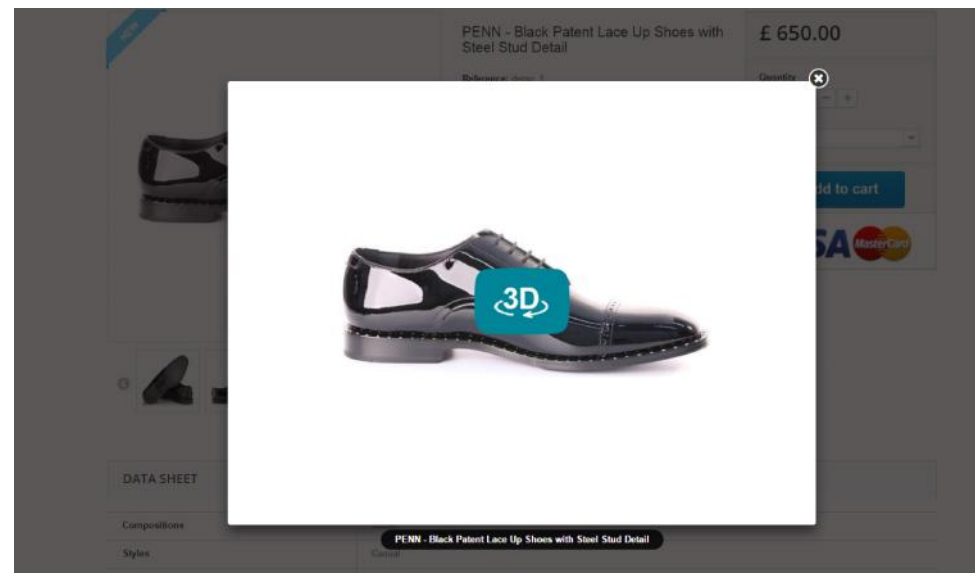

WHY 3D

At least 26% of Cappasity users spend 30-600 seconds looking at interactive 3D! *1

“91% of individuals surveyed want the ability to turn products around in full 360° spin and zoom in on any perspective” *2

*1 Cappasity GA statistic

*2 Adobe Scene7

Session Duration	Sessions	Pageviews
31-60 seconds	706	5,078
61-180 seconds	1,041	8,092
181-600 seconds	842	7,629
601-1800 seconds	713	7,228

Sessions: 22,765 (% of Total: 100.00% (22,765))
Pageviews: 105,641 (% of Total: 100.00% (105,641))