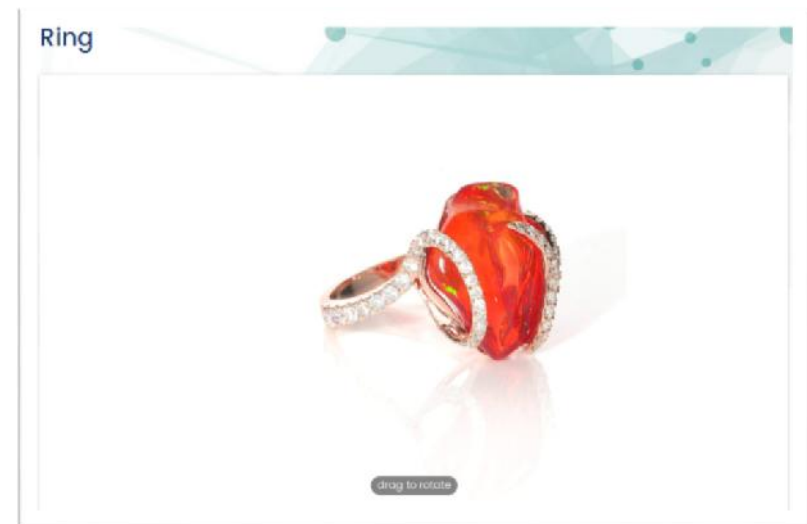

CAPPASITY PLATFORM FOR E-COMMERCE

Cappasity is a cloud-based platform that lets online stores easily create and deliver 3D shopping experience.

Interactive 3D images deliver significant improvement on **conversions (10%-30%)** and shrink returns.