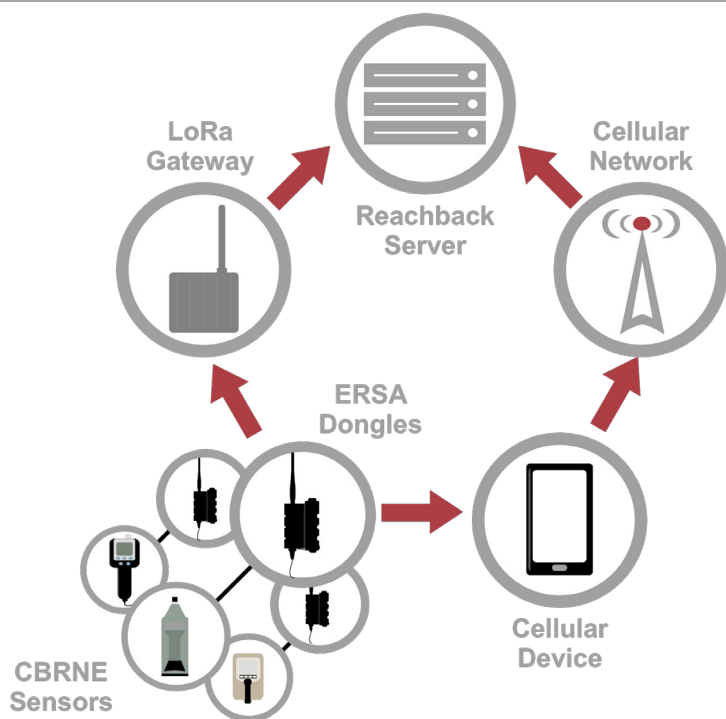

COMMANDER SITUATIONAL AWARENESS

Developed by Kopis Mobile in conjunction with a federal agency to allow existing and future CBRNE sensors to wirelessly send readings back to incident commanders or Hazmat team leaders

NO VENDOR LOCK IN

- Based on the open First Responder's Sensor Protocol (FRSP)
- Allows sensor manufacturers to add current and future devices to the system
- Hazmat teams are free to procure the best sensors based on their needs, then enable a reachback solution.

MULTIPLE COMMUNICATION PATHS

- LoRa 900MHz Radio in the ERSA dongle to the ERSA gateway (up to 2km city, 15km LOS)
- Fall back to sending readings via cell-phone over a cellular network if available

EASY SENSOR CONNECTION

- Allows many sensor types to be enabled with the FRSP protocol through the addition of an ERSA dongle
- Dongle pulls readings from CBRNE sensors via UART (RS232 and TTL), USB, IrDA, BLE, Ethernet and GPIO

LOCATION AND READINGS WITHOUT VOICE TRAFFIC

- GPS chip automatically sends the location of each reading
- Frees voice communication traffic from repeated requests for sensor readings and positions

SAVE LIVES WITH BETTER DECISION MAKING

- Integrated with
  - D4H Live™
  - Emergency Response Decision Support System (ERDSS)
  - Kopis Mobile ERSA Android App
- Provides vital, life-saving information to experienced team members

Kopis Mobile is proudly owned
and operated in the USA