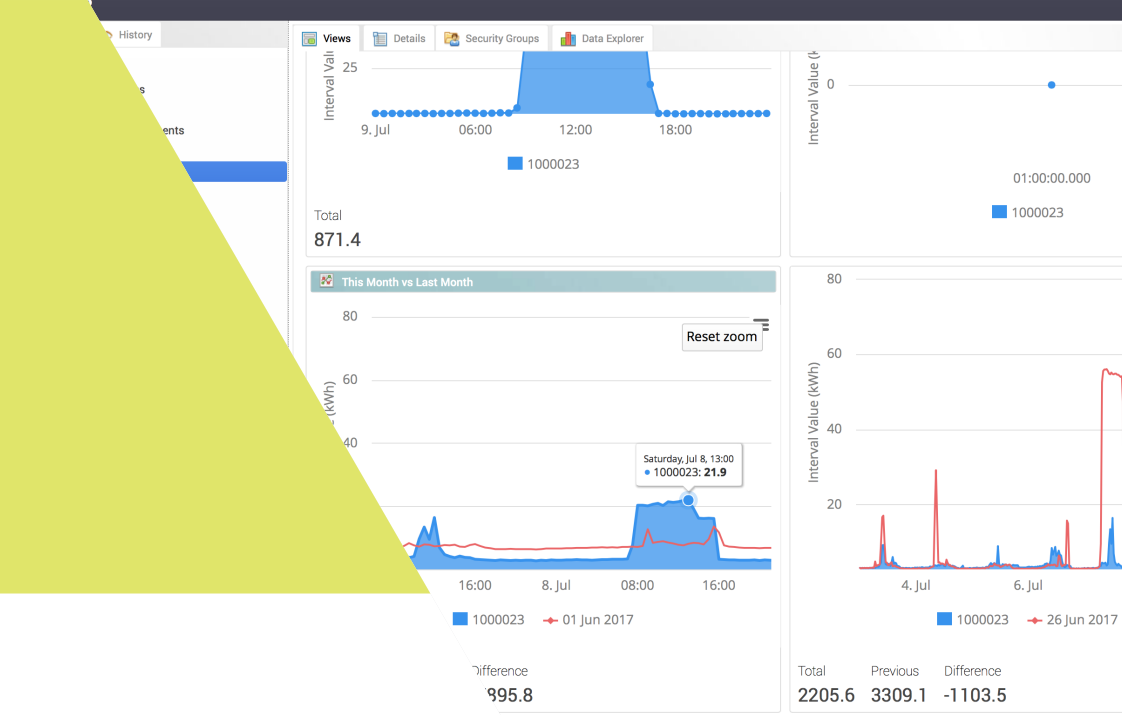

Additional Services

We provide additional services such as FTP and MQTT to enable the real-time import of your data. Our optional Nucleus service provides automated conversion of any data format into Cloud242. The support team will help you set up your account and can provide any development and consulting activities that you require.

Explore Your Data Visually

Use the data explorer and dashboard features to visualise your data and deliver it to your users in a meaningful way.

Create Reports & Analysis

Our Javascript engine allows you to create custom analysis and reports, in HTML and spreadsheet formats. These can be stored & distributed.

First Class Support

The Cloud242 support team will help you get started and grow the system with your business. Just ask for any assistance that you need