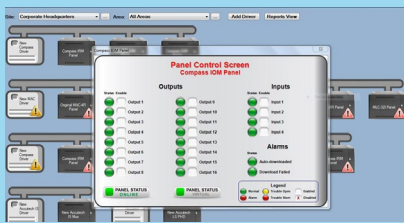

Intelli-Site-Lite Benefits

Unlimited reader and door scalability

Activity View displaying live

Web client for access by any device

Templates for easy user assignment

Built-in scheduled events module

Scalable to fully integrated system

Built-in reports for quick reference

CONTROL ACCESS

Pop-up screens allow the operator to enable, disable, and activate any point in the system quickly and efficiently. Use our Hardware Management View to easily see a graphical representation of the systems health along with helpful configuration notifications.

MANAGE USERS

Our Access Management View provides configuration of holidays, time zones, access levels, access assignment, and user information. Also, you can easily manage users by reviewing card activity, documentation, reports, and much more.

Two to four state input supervision

HARDWARE MANAGEMENT VIEW

Understand the health of your system and interact with any point of hardware on your system at all times. If the server goes down your hardware will run without interruption (multi-server redundancy available as option).