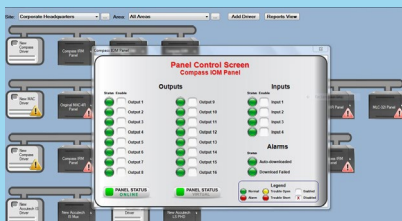

INTELLI-SITE

BY OSSI

Customizable Rules and Alerting Engine

Intelli-Site is a next-generation software that takes multiple building systems and aggregates them to deliver one control and alerting center. It's a powerful solution that's surprisingly easy to use. Thanks to an intuitive graphical user interface, OSSI is the most customizable, user-friendly system in the industry.

Two to four state input supervision

HARDWARE MANAGEMENT VIEW

Understand the health of your system and interact with any point of hardware on your system at all times. If the server goes down your hardware will run without interruption (multi-server redundancy available as option).

LADDER LOGIC PROGRAMMING

Ladder Logic Programming allows:

- Quick config drag n' drop editor
- Preprogrammed defaults for doors
- Building Automation
- Man traps

COMPREHENSIVE INTEGRATIONS

Software directly interfaces with: