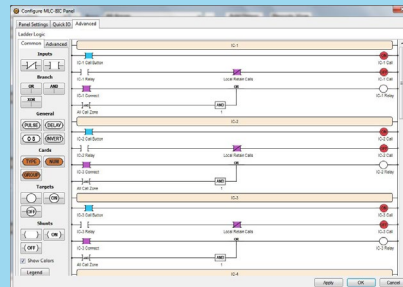

INTELLI-SITE

BY OSSI

Customizable Rules and Alerting Engine

Intelli-Site is a next-generation software that takes multiple building systems and aggregates them to deliver one control and alerting center. It's a powerful solution that's surprisingly easy to use. Thanks to an intuitive graphical user interface, OSSI is the most customizable, user-friendly system in the industry.

Two to four state input supervision

HARDWARE MANAGEMENT VIEW

Understand the health of your system and interact with any point of hardware on your system at all times. If the server goes down your hardware will run without interruption (multi-server redundancy available as option).

LADDER LOGIC PROGRAMMING

Ladder Logic Programming allows:

- Quick config drag n' drop editor
- Preprogrammed defaults for doors
- Building Automation
- Man traps

COMPREHENSIVE INTEGRATIONS

Software directly interfaces with: