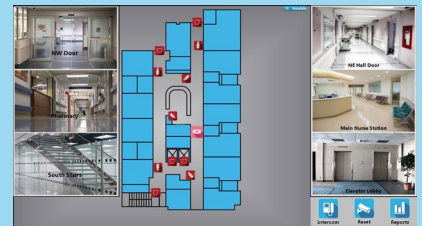

Two to four state input supervision

HARDWARE MANAGEMENT VIEW

Understand the health of your system and interact with any point of hardware on your system at all times. If the server goes down your hardware will run without interruption (multi-server redundancy available as option).

LADDER LOGIC PROGRAMMING

Ladder Logic Programming allows:

- Quick config drag n' drop editor
- Preprogrammed defaults for doors
- Building Automation
- Man traps

COMPREHENSIVE INTEGRATIONS

Software directly interfaces with: