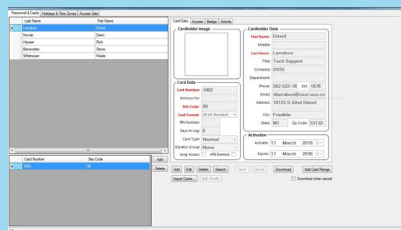

Intelli-Site-Lite Benefits

Unlimited reader and door scalability

Activity View displaying live

Web client for access by any device

Templates for easy user assignment

Built-in scheduled events module

Scalable to fully integrated system

Built-in reports for quick reference

CONTROL ACCESS

Pop-up screens allow the operator to enable, disable, and activate any point in the system quickly and efficiently. Use our Hardware Management View to easily see a graphical representation of the systems health along with helpful configuration notifications.

MANAGE USERS

Our Access Management View provides configuration of holidays, time zones, access levels, access assignment, and user information. Also, you can easily manage users by reviewing card activity, documentation, reports, and much more.