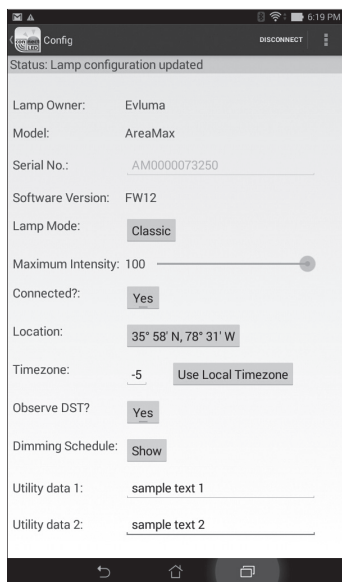

EVLUMA ConnectLED™

ANDROID & WINDOWS WIRELESS CONTROLS SOFTWARE

FOR AREAMAX™ AND OMNIMAX™ LED LIGHTING

ORDERING INFORMATION

PRODUCT DESCRIPTION	CATALOG NUMBER
Android	
ConnectLED, Android Site License <i>Includes both ENT & BASIC Users Tablet not included</i>	CLED-AND-SITE-1
ConnectLED, Android PROMO	CLED-AND-PROMO-1
Windows	
ConnectLED, PC Version, Windows <i>Order with choice of license</i>	CLED-PC-W-001
ConnectLED, PC License, Basic	CLED-PC-BASIC
ConnectLED, PC License, Promo	CLED-PC-PROMO
ConnectLED, PC License, Enterprise	CLED-PC-ENT

REMOTE QUICK REFERENCE CONNECT/ DISCONNECT

1. **DAYTIME CONNECT**
   The lamp will come on and stay on for 10 minutes then shut off.
2. **DAYTIME DISCONNECT**
   The lamp will flash 4x to confirm disconnection then shut off.
3. **NIGHTTIME CONNECT**
   The lamp will turn on and stay on.
4. **NIGHTTIME DISCONNECT**
   The lamp will flash 4x to confirm disconnection then shut off.

FUNCTIONALITY

LICENSE TYPE	Lamp Access	Info	History	Find Lamps	Connect/ Disconnect	Set Brightness	Dimming Schedule
BASIC	Unlimited	✓	✓	✓	✓	-	-
PROMO	8/6	✓	✓	✓	✓	✓	✓
ENTERPRISE	Unlimited	✓	✓	✓	✓	✓	✓

Basic: Info screen