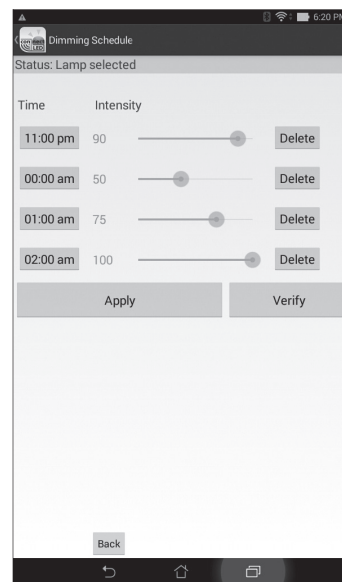

REMOTE QUICK REFERENCE CONNECT/ DISCONNECT

- DAYTIME CONNECT**
The lamp will come on and stay on for 10 minutes then shut off.
- DAYTIME DISCONNECT**
The lamp will flash 4x to confirm disconnection then shut off.
- NIGHTTIME CONNECT**
The lamp will turn on and stay on.
- NIGHTTIME DISCONNECT**
The lamp will flash 4x to confirm disconnection then shut off.

FUNCTIONALITY

LICENSE TYPE	Lamp Access	Info	History	Find Lamps	Connect/ Disconnect	Set Brightness	Dimming Schedule
BASIC	Unlimited	✓	✓	✓	✓	-	-
PROMO	8/6	✓	✓	✓	✓	✓	✓
ENTERPRISE	Unlimited	✓	✓	✓	✓	✓	✓

Basic: Info screen

Basic: Find Lamps screen

Basic: Connect/Disconnect screen

Promo & Enterprise: Dimming Schedule

Screenshots of ConnectLED v2.2 for Android Tablet