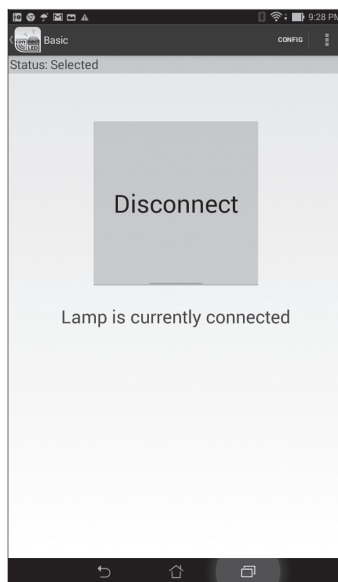

Basic: Connect/Disconnect screen