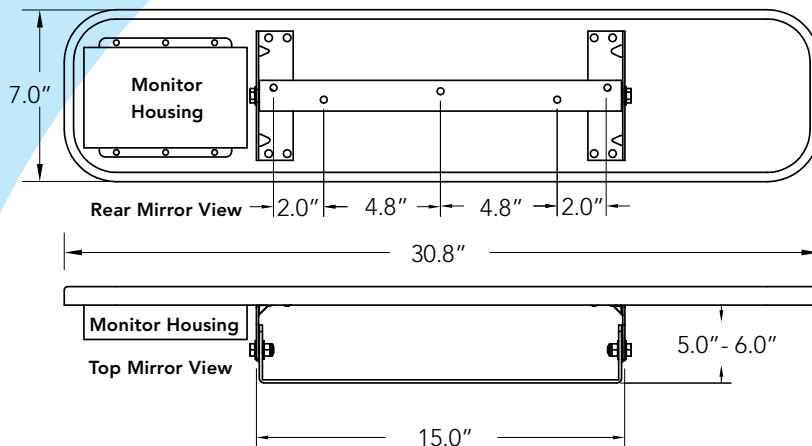

Mirror Dimensions: 6" x 30"

*Optional sizes for 630 (6" x 30") and 1030 (10" x 30") mirrors are available.

P/N: STSK6630
Full Mirror View
(Camera View Off)

KIT P/N: STSK6630

Monitor P/N: STSM630

- Screen Size Diagonal 7"
- Resolution (Pixels) 800 x 480
- Brightness 1500 cd/m2
- Screen Ratio 16:9
- Power Supply 12 Vdc
- Max. No Cameras 2
- Shock Rating 100g
- Vibration Rating 15g
- Working Temp. °F (°C) -14° to 140° (-10° to 60°)

Camera P/N: STSC109B

- Pixels 40,000 Resolution
- Resolution (Diagonal) 420 TV Lines
- Illumination 0.5 Lux
- Waterproof Grade IP67
- Nominal Voltage DC12V
- Working Temp. °F (°C) -14° to 140° (-10° to 60°)