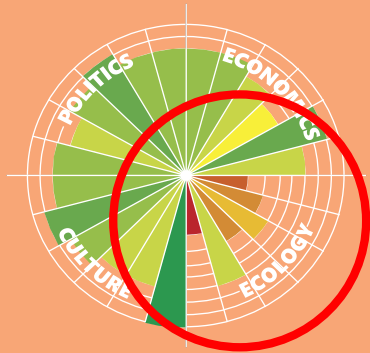

Performance Enhanced Delivery's Organic-Coating

Our value is being a tool for implementing **SUSTAINABILITY** to grow responsibly via a circular model.

CIRCLES OF SUSTAINABILITY - Modified

Because of our impact in one (of 4) single sector (Ecology), a domino effect resonates through each of the other sectors. Therefore, not only do we have an impact within **ECOLOGY**, but we also have a unique ability to address segments in each of the sectors (Ecology, Economics, Politics, Culture) through our innovative coating composition.

ECOLOGY

Materials & Energy → Simple Ingredients; Reduced Energy Consumption
Water & Air → Reduces Runoff (Red Tide); Supports Carbon Sequestering
Flora & Fauna → Composition breaks down and feeds soil biology
Habitat & Food → Safe for ruminants, pets, kids, and us; Food Safety
Place & Space → Stewardship for conservation; Grow Responsibly
Emission & Waste → Reduces CO₂; Aids in Eliminating Fugitive Plastics

Ecology
Economics
Politics
Culture