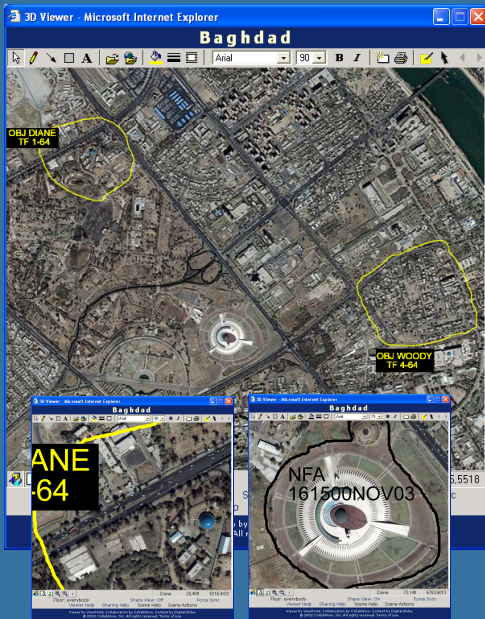

Example of multi-resolution collaborative 2D viewer with whiteboarding capabilities