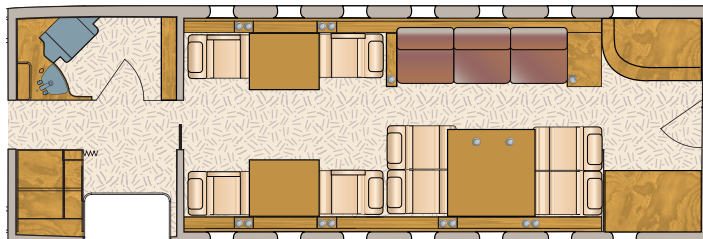

*L*ONG RANGE, LARGE CABIN, ULTRA QUIET.

- Collision Avoidance System (TCAS)
- Ground Proximity Warning System (GPWS)
- CD
- Microwave
- Data Port
- Airshow
- Aircell Phone
- Enclosed Lavatory